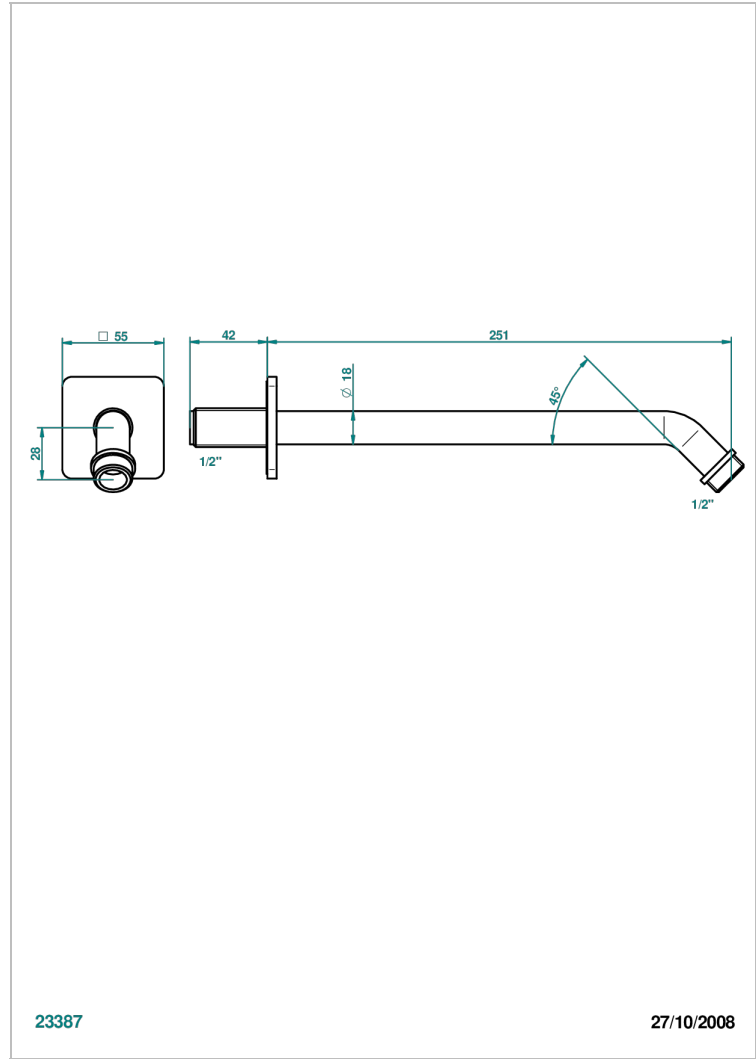

PROFIL LALIQUE CLEAR CRYSTAL

A6G-84

Wall mounted shower arm 1/2", length: 250 mm, 45°

THG[®]
PARIS

23387

27/10/2008

CHARACTERISTIC

- Profil Lalique Clear crystal
- Wall mounted shower arm 1/2", length: 250 mm, 45°