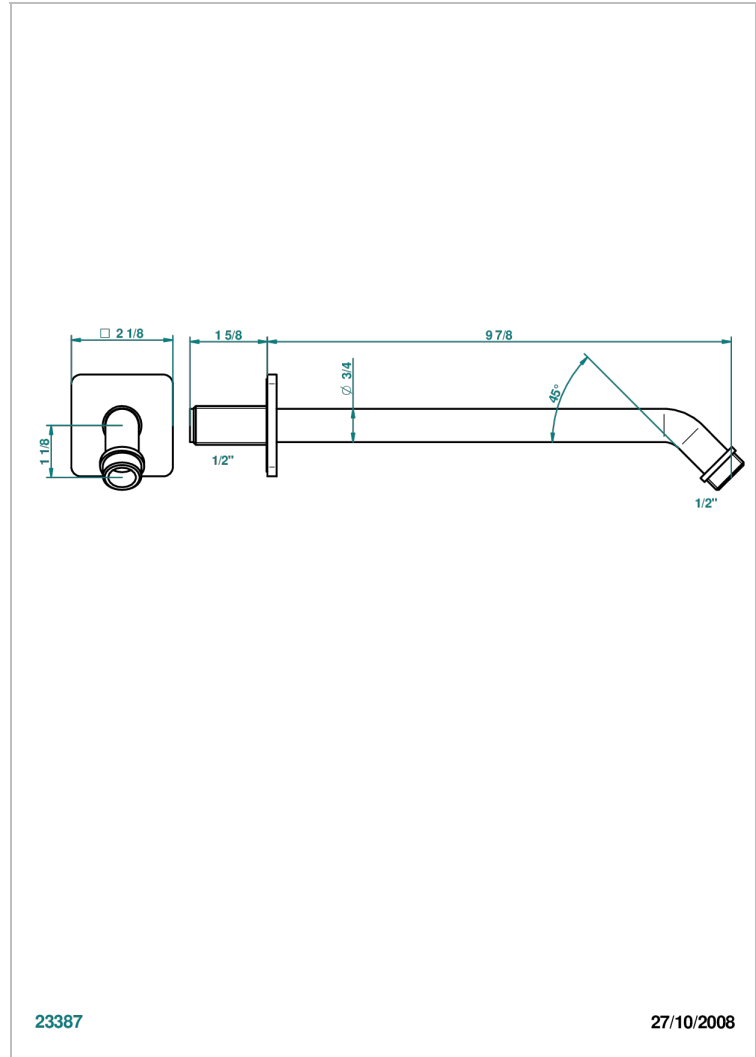

PROFIL LALIQUE CLEAR CRYSTAL

A6G-84

Wall mounted shower arm 1/2", length: 250 mm, 45°

THG[®]
PARIS

CHARACTERISTIC

- Profil Lalique Clear crystal
- Wall mounted shower arm 1/2", length: 250 mm, 45°

AVAILABLE FINITIONS