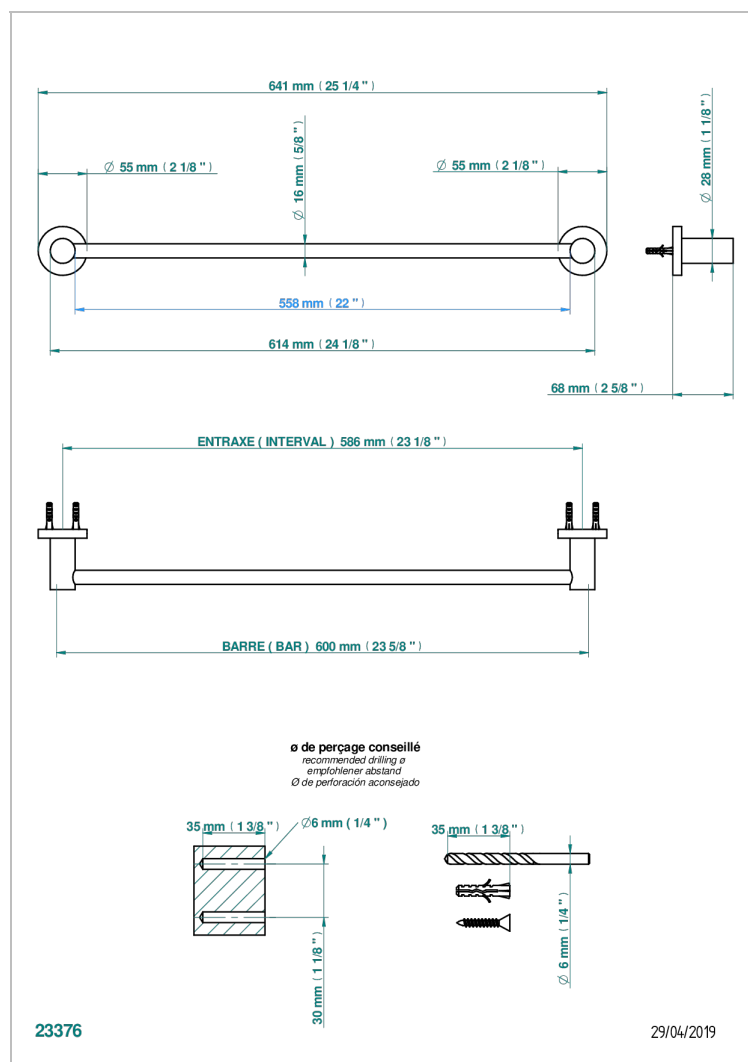

SYSTEM SMOOTH METAL WITH LEVER

G9B-514/60

Single towel rail, fixed rail, length: 600 mm

CHARACTERISTIC

- System Smooth Metal with lever
- Single towel rail, fixed rail, length: 600 mm

AVAILABLE FINITIONS

Antique nickel - H28
Black ceram - D30
Blush PVD - H62
Brass color PVD - H49
Brown bronze color PVD - F33
Gold color PVD - H52