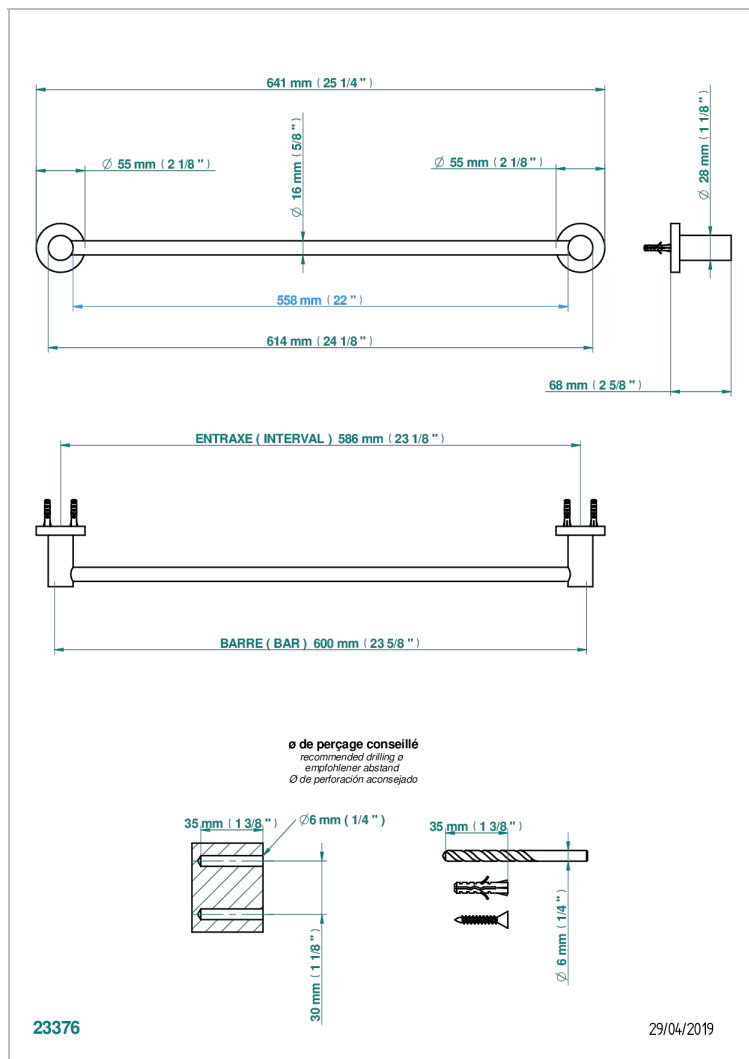

SYSTEM SMOOTH METAL WITH LEVER

G9B-514/60

单杆固定毛巾架 长600毫米

THG[®]
PARIS

特色

- System Smooth Metal with lever
- 单杆固定毛巾架 长600毫米

可选饰面

Black ceram - D30
Blush PVD - H62
Graphite PVD - H64
Matt Umber PVD - H67
Matt blush PVD - H60
Matt graphite PVD - H65