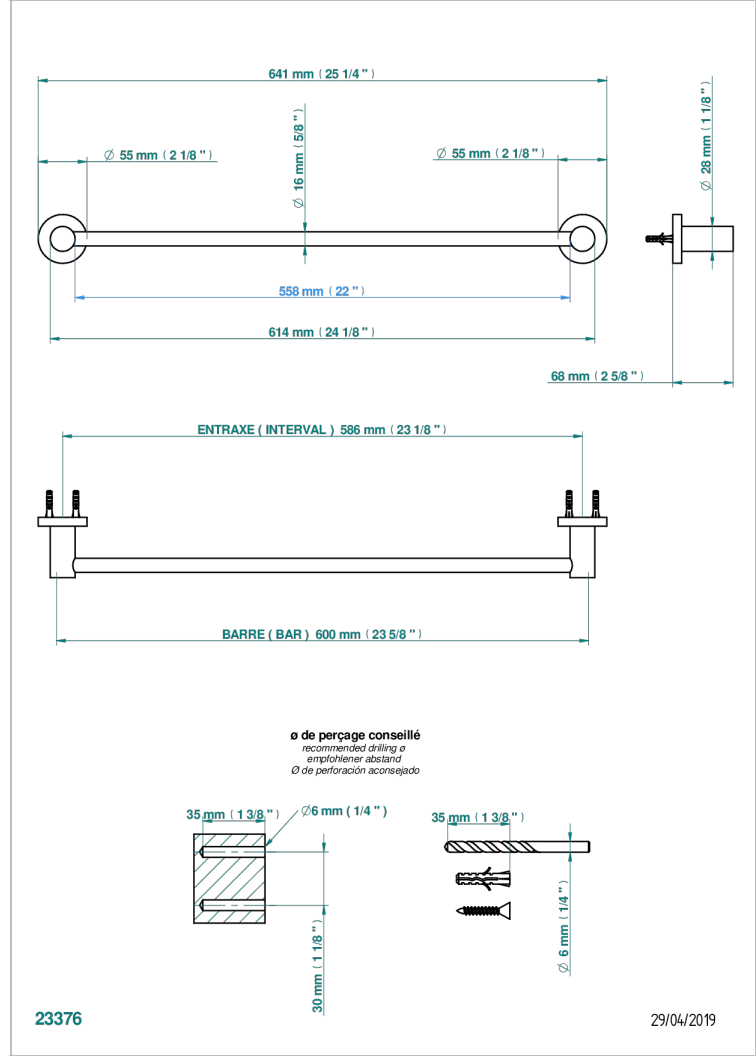

SYSTEM SMOOTH METAL

G9A-514/60

Single towel rail, fixed rail, length: 600 mm

CHARACTERISTIC

- System Smooth Metal
- Single towel rail, fixed rail, length: 600 mm

AVAILABLE FINITIONS

Antique nickel - H28
Black ceram - D30
Blush PVD - H62
Brass color PVD - H49
Brown bronze color PVD - F33
Gold color PVD - H52