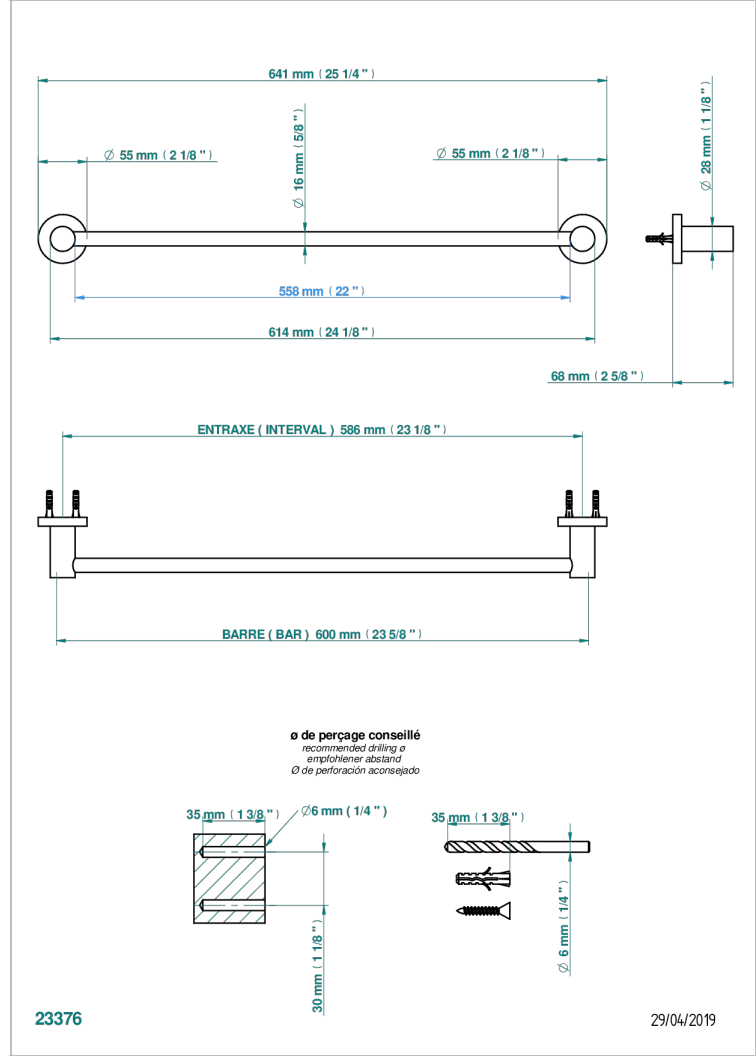

# SYSTEM SMOOTH METAL

G9A-514/60

Single towel rail, fixed rail, length: 600 mm

## CHARACTERISTIC

- System Smooth Metal
- Single towel rail, fixed rail, length: 600 mm