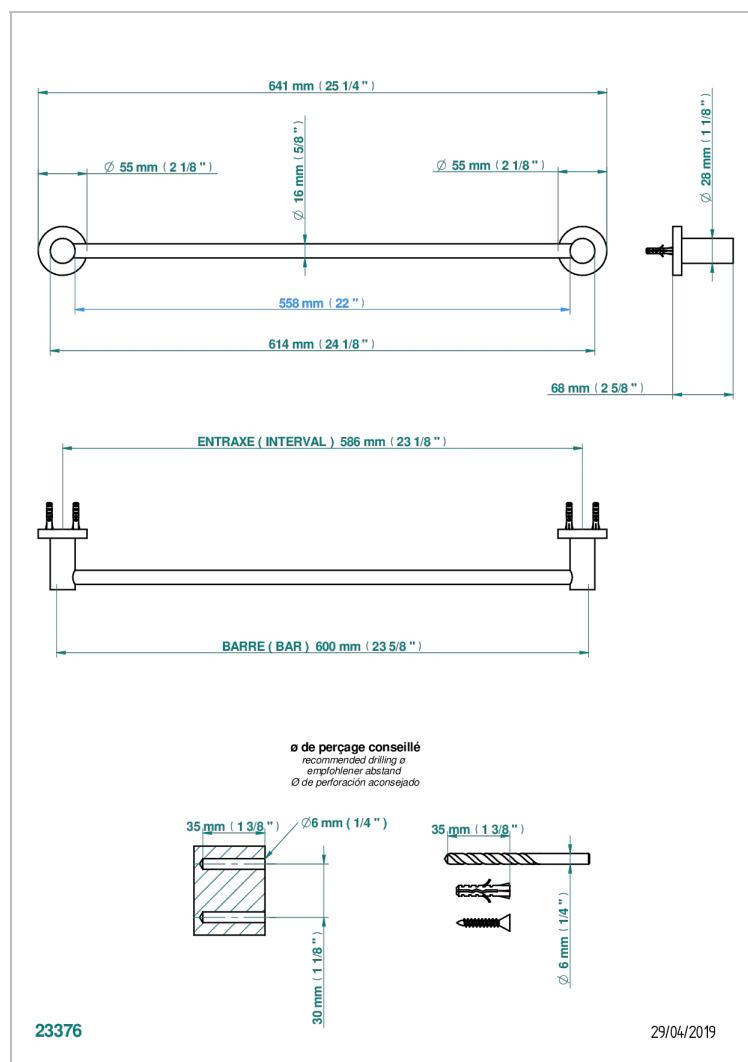

SYSTEM SMOOTH METAL

G9A-514/60

Single towel rail, fixed rail, length: 600 mm

CHARACTERISTIC

- System Smooth Metal
- Single towel rail, fixed rail, length: 600 mm

AVAILABLE FINITIONS

Antique nickel - H28
Black ceram - D30
Blush PVD - H62
Brass color PVD - H49
Brown bronze color PVD - F33
Gold color PVD - H52