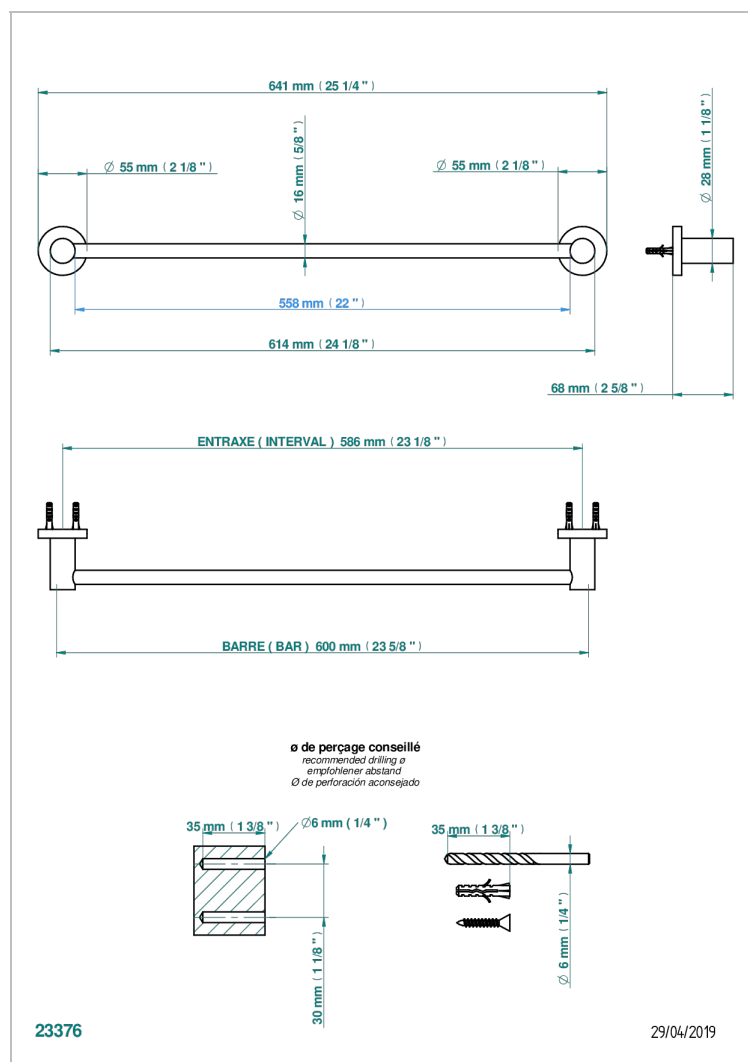

# BONDI WITH LEVER HANDLES

G7G-514/60

Towel bar, 24" long

## CHARACTERISTIC

- Bondi with lever handles
- Towel bar, 24" long