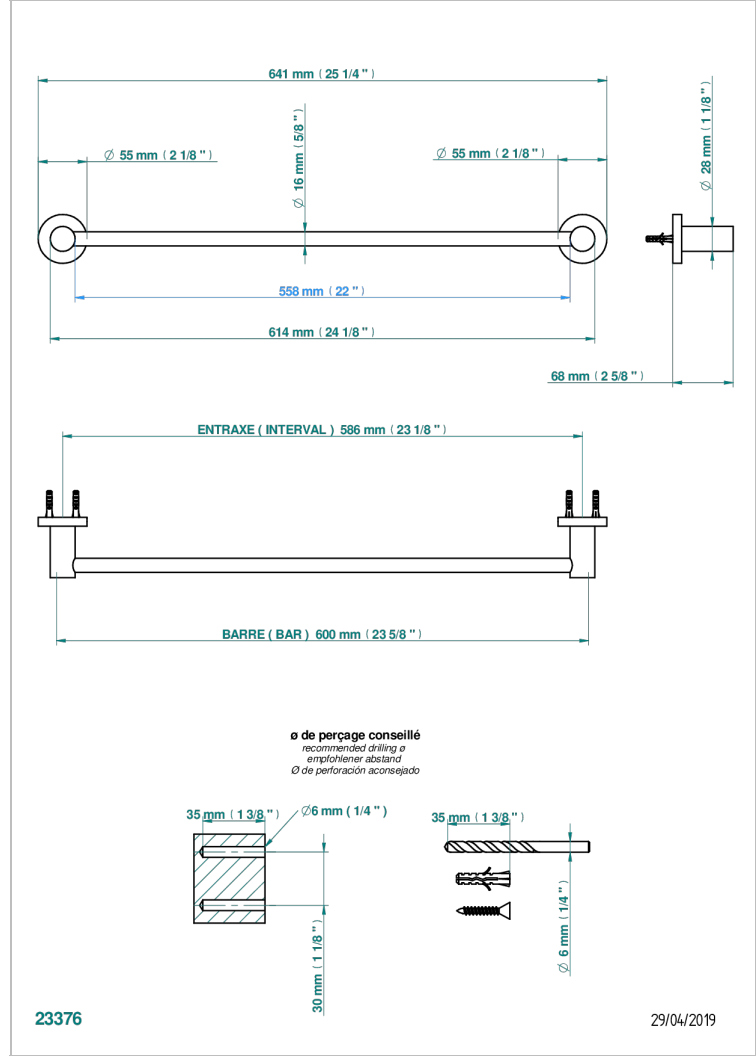

# BONDI WITH LEVER

G7G-514/60

Single towel rail, fixed rail, length: 600 mm

## CHARACTERISTIC

- Bondi with lever
- Single towel rail, fixed rail, length: 600 mm