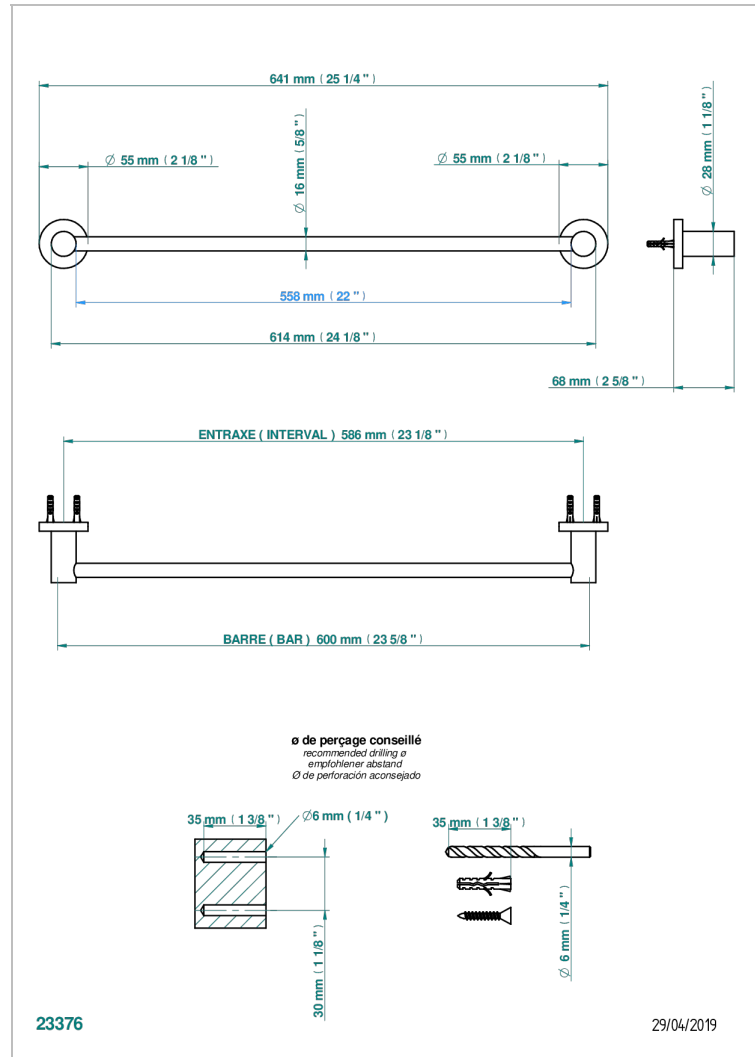

COLLECTION "O"

G4P-514/60

Towel bar, 24" long

CHARACTERISTIC

- Collection "O"
- Towel bar, 24" long

AVAILABLE FINITIONS

Black ceram - D30
Blush PVD - H62
Brass color PVD - H49
Brown bronze color PVD - F33
Chrome polished - A02
Chrome polished / gold polished - G02