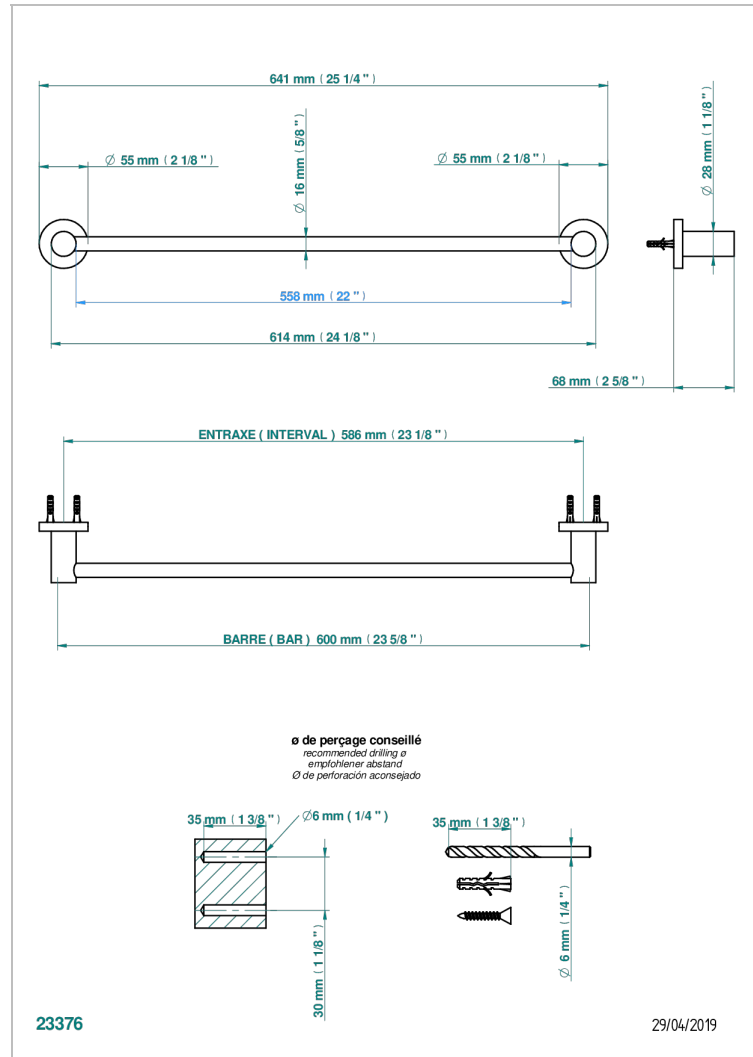

COLLECTION "O"

G4P-514/60

Single towel rail, fixed rail, length: 600 mm

CHARACTERISTIC

- Collection "O"
- Single towel rail, fixed rail, length: 600 mm

AVAILABLE FINITIONS

Antique nickel - H28
Black ceram - D30
Blush PVD - H62
Brass color PVD - H49
Brown bronze color PVD - F33
Gold color PVD - H52