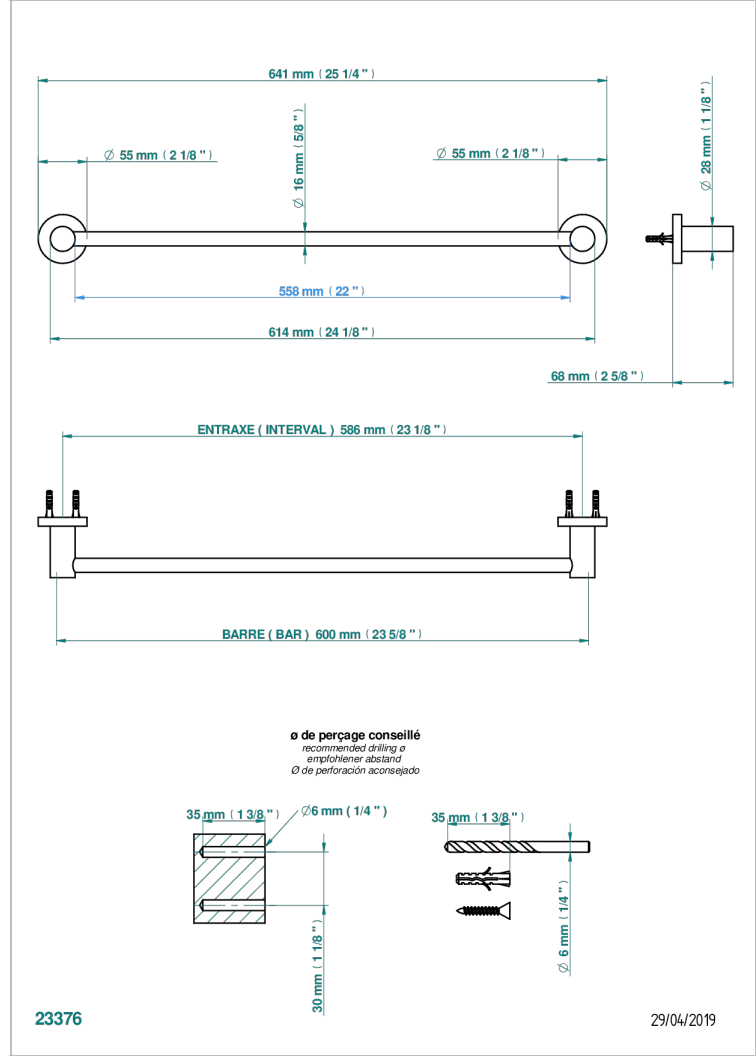

COLLECTION "O"

G4P-514/60

Single towel rail, fixed rail, length: 600 mm

CHARACTERISTIC

- Collection "O"
- Single towel rail, fixed rail, length: 600 mm

AVAILABLE FINITIONS

Antique nickel - H28
Black ceram - D30
Blush PVD - H62
Brass color PVD - H49
Brown bronze color PVD - F33
Gold color PVD - H52