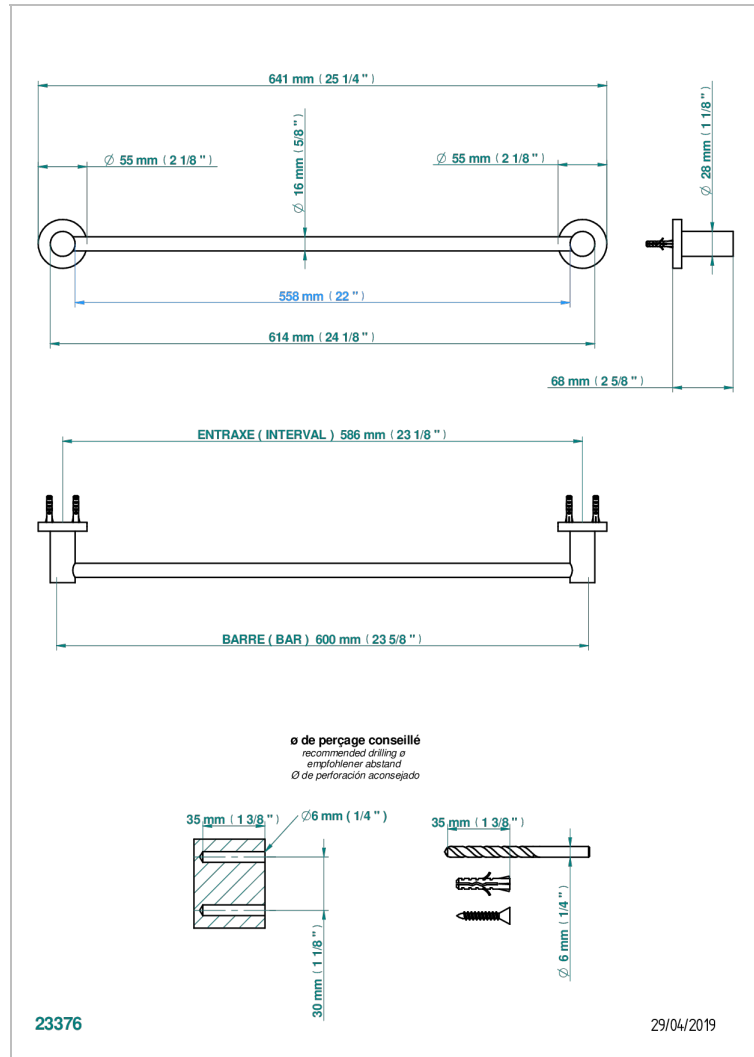

BAMBOU CLEAR CRYSTAL

A35-514/60

Single towel rail, fixed rail, length: 600 mm

CHARACTERISTIC

- Bambo Clear crystal
- Single towel rail, fixed rail, length: 600 mm

AVAILABLE FINITIONS

Antique nickel - H28
Black ceram - D30
Blush PVD - H62
Brass color PVD - H49
Brown bronze color PVD - F33
Gold color PVD - H52