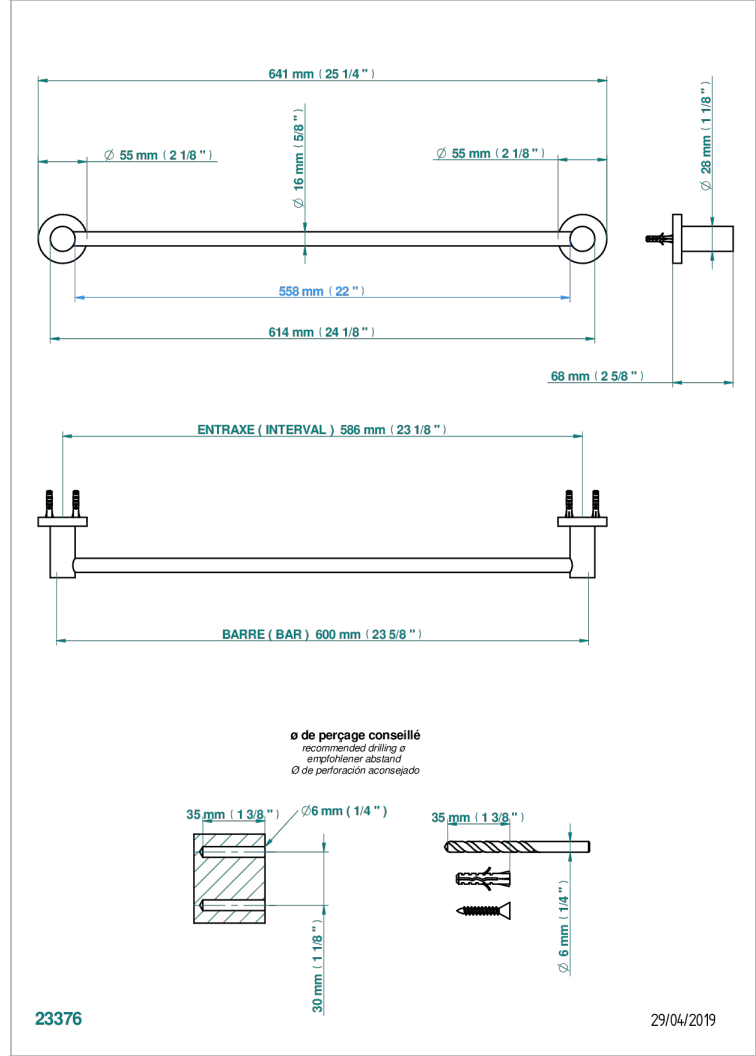

BAMBOU CLEAR CRYSTAL

A35-514/60

Single towel rail, fixed rail, length: 600 mm

CHARACTERISTIC

- Bambo Clear crystal
- Single towel rail, fixed rail, length: 600 mm

AVAILABLE FINITIONS

Antique nickel - H28
Black ceram - D30
Blush PVD - H62
Brass color PVD - H49
Brown bronze color PVD - F33
Gold color PVD - H52