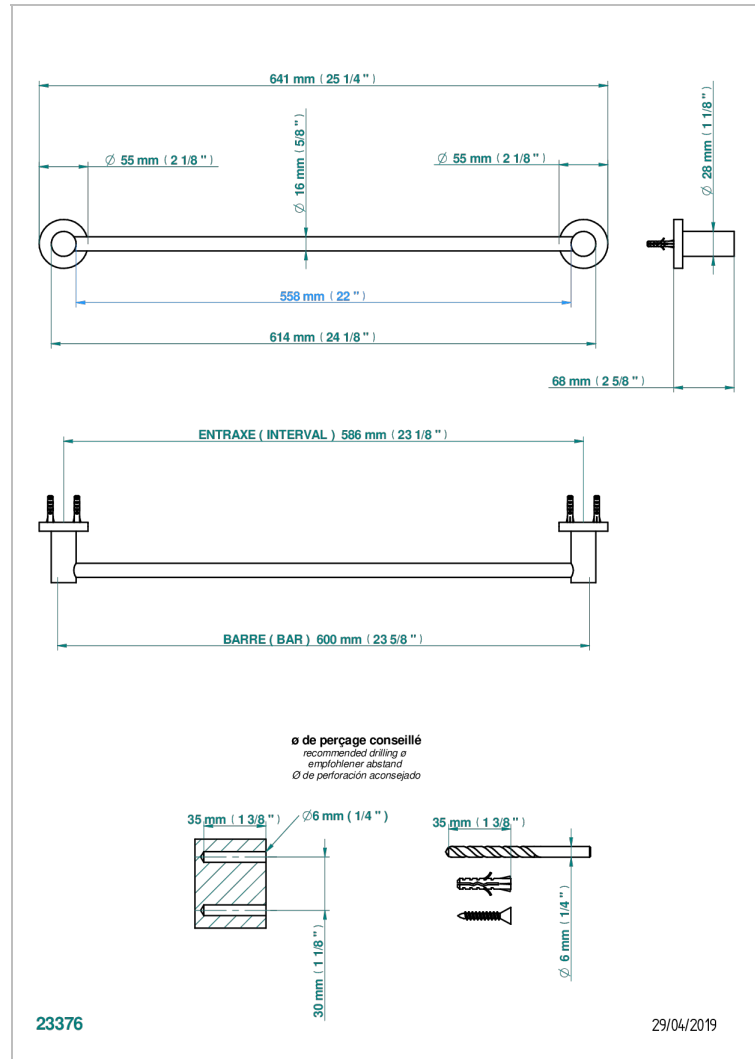

# BAMBOU AMBER CRYSTAL

A34-514/60

Towel bar, 24" long

## CHARACTERISTIC

- Bambou Amber crystal
- Towel bar, 24" long