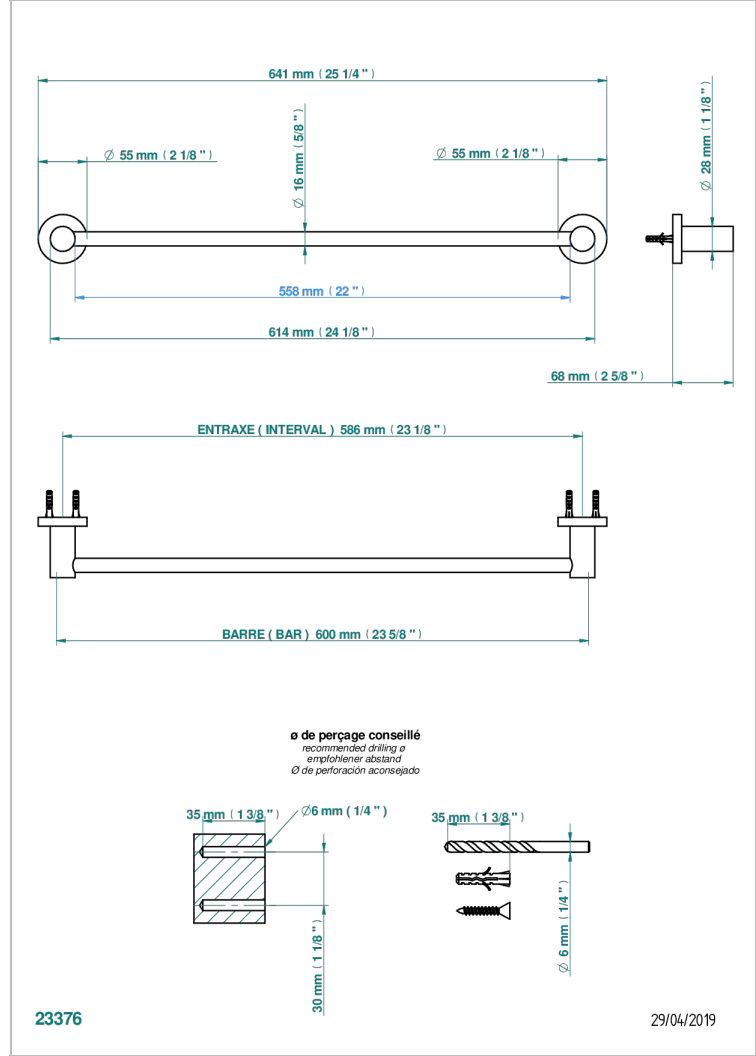

# BAMBOU AMBER CRYSTAL

A34-514/60

Single towel rail, fixed rail, length: 600 mm

## CHARACTERISTIC

- BamboU Amber crystal
- Single towel rail, fixed rail, length: 600 mm