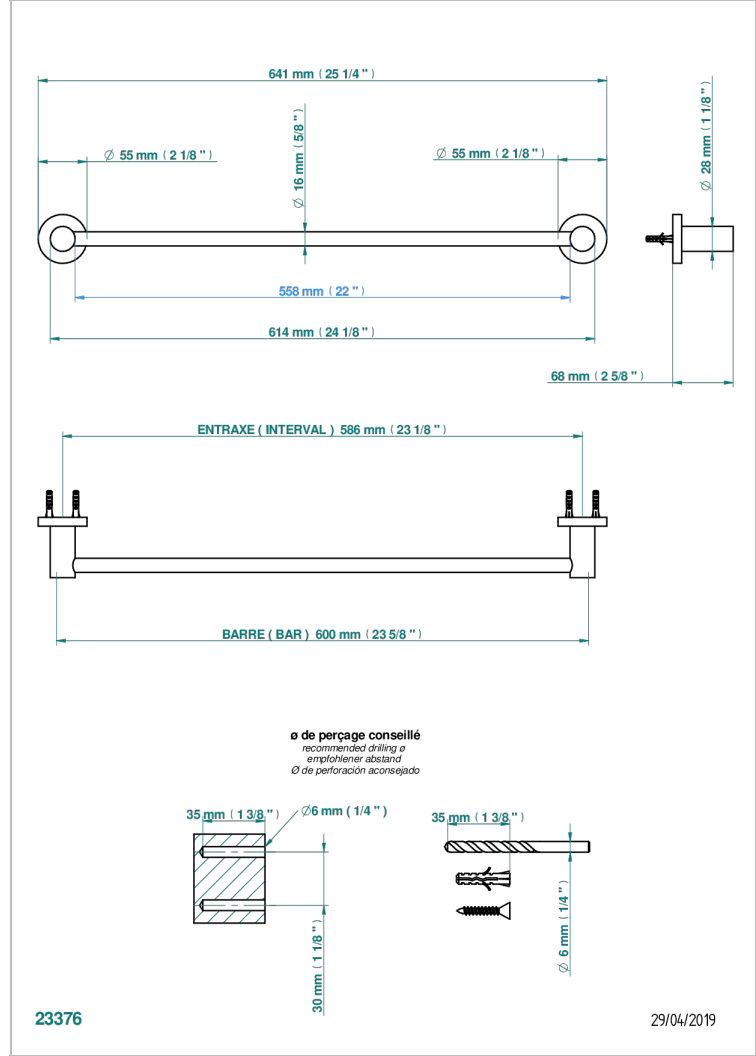

BAMBOU AMBER CRYSTAL

A34-514/60

Single towel rail, fixed rail, length: 600 mm

CHARACTERISTIC

- Bambou Amber crystal
- Single towel rail, fixed rail, length: 600 mm

AVAILABLE FINITIONS

Antique nickel - H28
Black ceram - D30
Blush PVD - H62
Brass color PVD - H49
Brown bronze color PVD - F33
Gold color PVD - H52