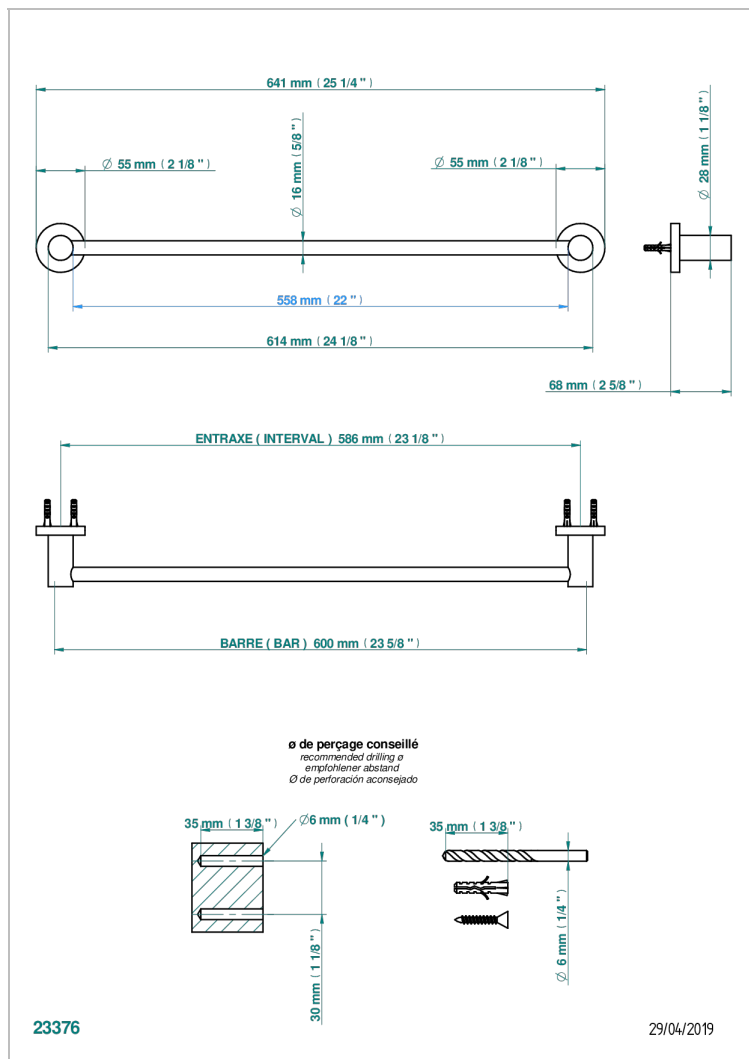

# BAMBOU BLACK CRYSTAL

A33-514/60

Towel bar, 24" long

## CHARACTERISTIC

- Bambou Black crystal
- Towel bar, 24" long