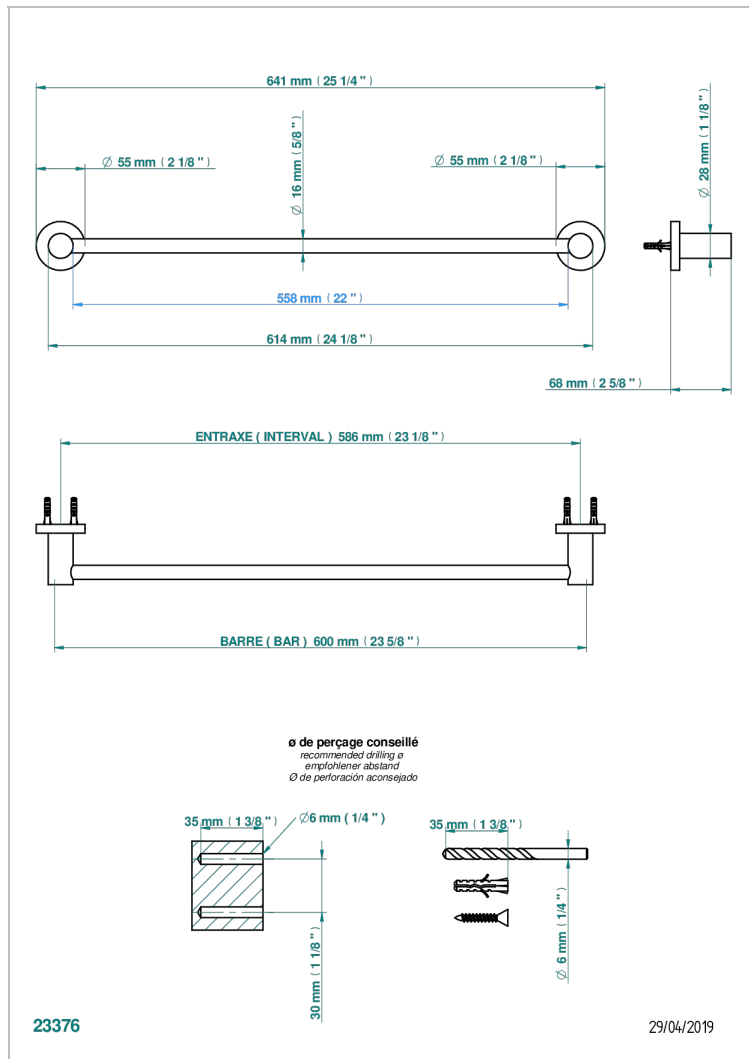

BAMBOU BLACK CRYSTAL

A33-514/60

Single towel rail, fixed rail, length: 600 mm

CHARACTERISTIC

- Bambou Black crystal
- Single towel rail, fixed rail, length: 600 mm

AVAILABLE FINITIONS

Antique nickel - H28
Black ceram - D30
Blush PVD - H62
Brass color PVD - H49
Brown bronze color PVD - F33
Gold color PVD - H52