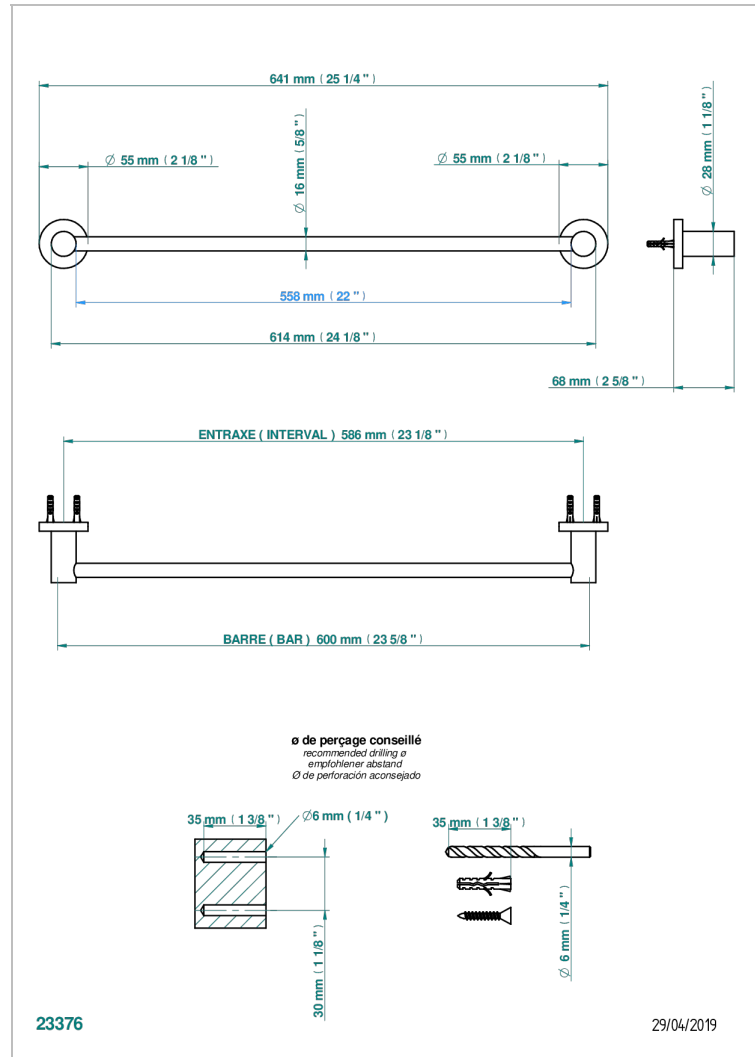

BAMBOU BLACK CRYSTAL

A33-514/60

Single towel rail, fixed rail, length: 600 mm

CHARACTERISTIC

- Bambou Black crystal
- Single towel rail, fixed rail, length: 600 mm

AVAILABLE FINITIONS

Antique nickel - H28
Black ceram - D30
Blush PVD - H62
Brass color PVD - H49
Brown bronze color PVD - F33
Gold color PVD - H52