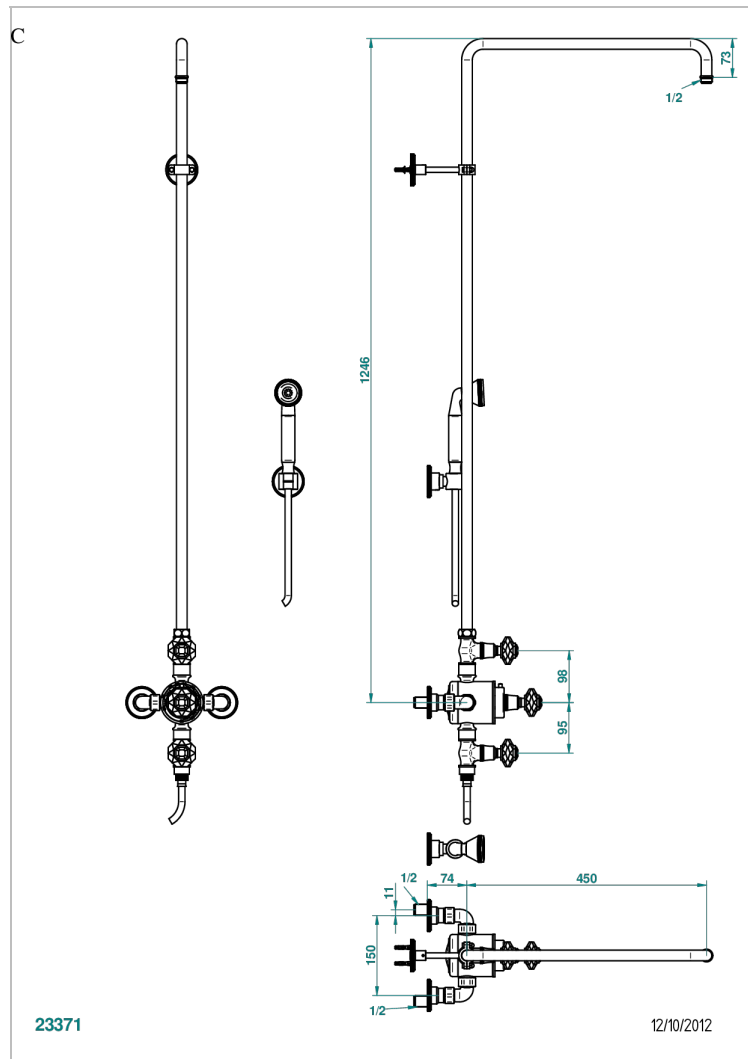

TRADITION CRYSTAL

A59-64TRCC

Wall mounted thermostatic shower mixer / shut off valves / exposed shower column / telephone shower, hose and fix hook
- 150 mm centres. (without shower head)

CHARACTERISTIC

- Tradition Crystal
- Wall mounted thermostatic shower mixer / shut off valves / exposed shower column / telephone shower, hose and fix hook - 150 mm centres. (without shower head)

TECHNICAL SPECS

- Recommandé : 3 bars (max. 5 bars) - Advised : 43,5 psi (max. 72 psi)
- Douchette : 9,5 l/min à 3 bars (2.52 gpm at 43.5 psi)
- ajouter la pomme - add the showerhead

AVAILABLE FINITIONS

Antique nickel - H28
Black ceram - D30
Blush PVD - H62
Brass color PVD - H49
Brown bronze color PVD - F33
Gold color PVD - H52

Graphite PVD - H64
Lacquered light bronze - D01
Matt Umber PVD - H67
Matt blush PVD - H60
Matt brass color PVD - H50
Matt brown bronze color PVD - F34