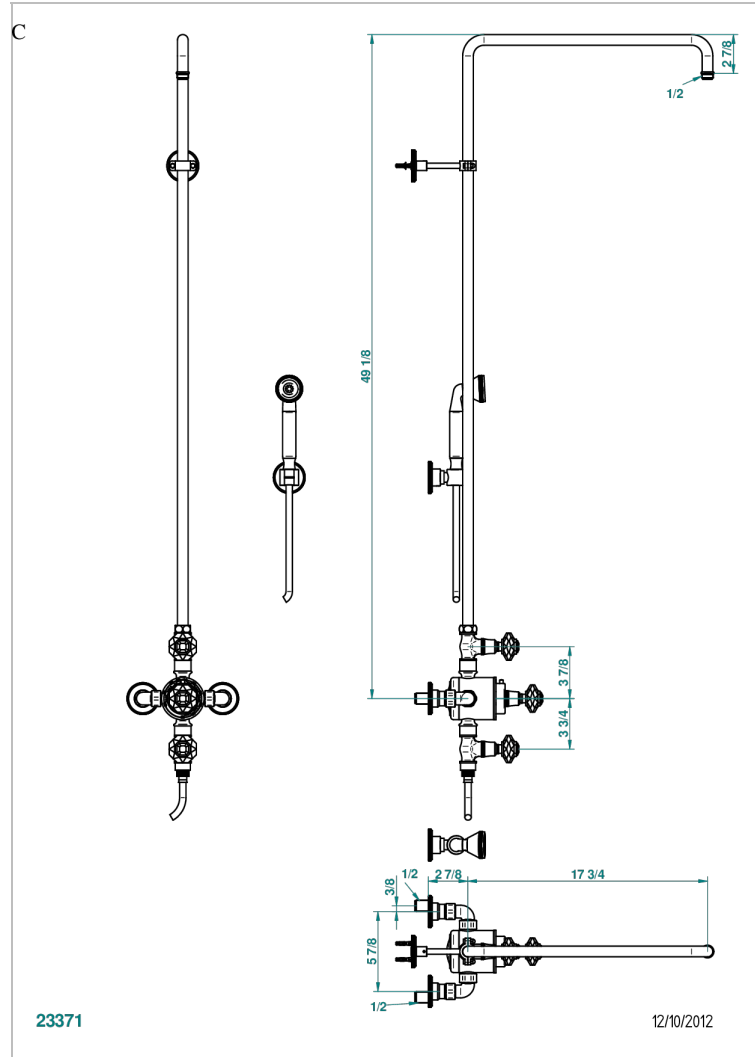

TRADITION CRYSTAL

A59-64TRCC

Wall mounted thermostatic shower mixer / shut off valves / exposed shower column / telephone shower, hose and fix hook

- 150 mm centres. (without shower head)

CHARACTERISTIC

- Tradition Crystal
- Wall mounted thermostatic shower mixer / shut off valves / exposed shower column / telephone shower, hose and fix hook - 150 mm centres. (without shower head)

TECHNICAL SPECS

- Recommandé : 3 bars (max. 5 bars) - Advised : 43,5 psi (max. 72 psi)
- Douchette : 9,5 l/min à 3 bars (2.52 gpm at 43.5 psi)
- ajouter la pomme - add the showerhead

AVAILABLE FINITIONS

Antique nickel - H28
Black ceram - D30
Blush PVD - H62
Brass color PVD - H49
Brown bronze color PVD - F33
Gold color PVD - H52

Graphite PVD - H64
Lacquered light bronze - D01
Matt Umber PVD - H67
Matt blush PVD - H60
Matt brass color PVD - H50
Matt brown bronze color PVD - F34

Soft gold - F30
Soft matt gold - F31
Umber PVD - H66
Varnished matt antique red copper (color finish) - H07