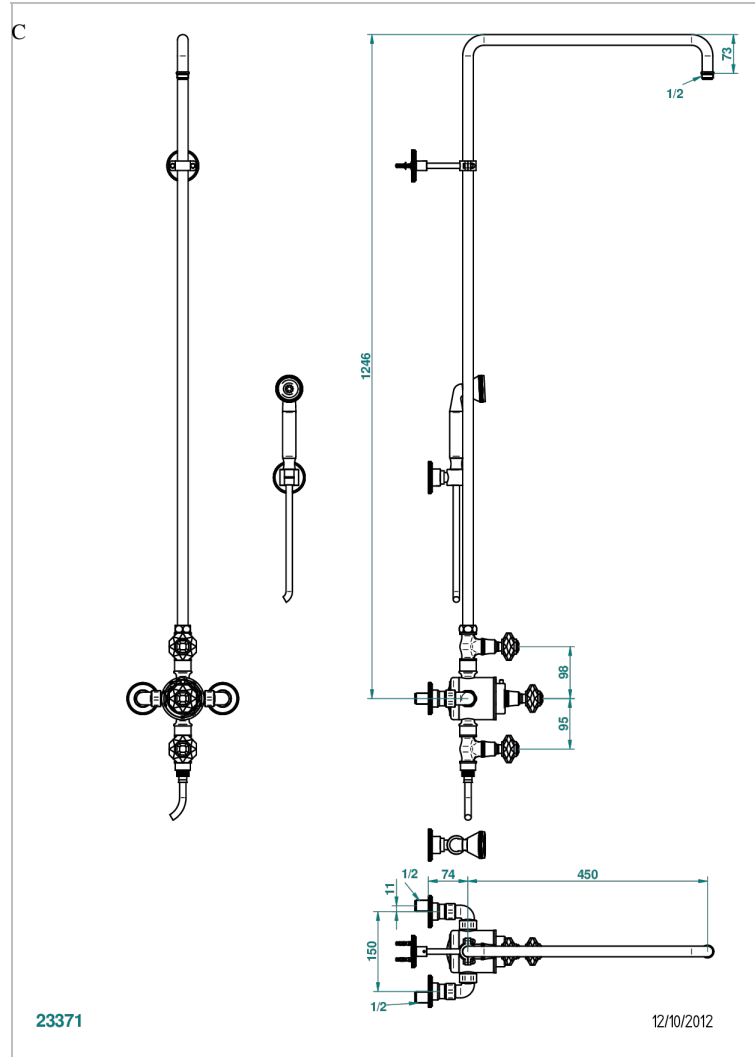

TRADITION CRYSTAL

A59-64TRCC

Wall mounted thermostatic shower mixer / shut off valves / exposed shower column / telephone shower, hose and fix hook

- 150 mm centres. (without shower head)

CHARACTERISTIC

- Tradition Crystal
- Wall mounted thermostatic shower mixer / shut off valves / exposed shower column / telephone shower, hose and fix hook - 150 mm centres. (without shower head)

TECHNICAL SPECS

- Recommandé : 3 bars (max. 5 bars) - Advised : 43,5 psi (max. 72 psi)
- Douchette : 9,5 l/min à 3 bars (2.52 gpm at 43.5 psi)
- ajouter la pomme - add the showerhead

AVAILABLE FINITIONS

Antique nickel - H28
Black ceram - D30
Blush PVD - H62
Brass color PVD - H49
Brown bronze color PVD - F33
Gold color PVD - H52

Graphite PVD - H64
Lacquered light bronze - D01
Matt Umber PVD - H67
Matt blush PVD - H60
Matt brass color PVD - H50
Matt brown bronze color PVD - F34

Soft gold - F30
Soft matt gold - F31
Umber PVD - H66
Varnished matt antique red copper (color finish) - H07