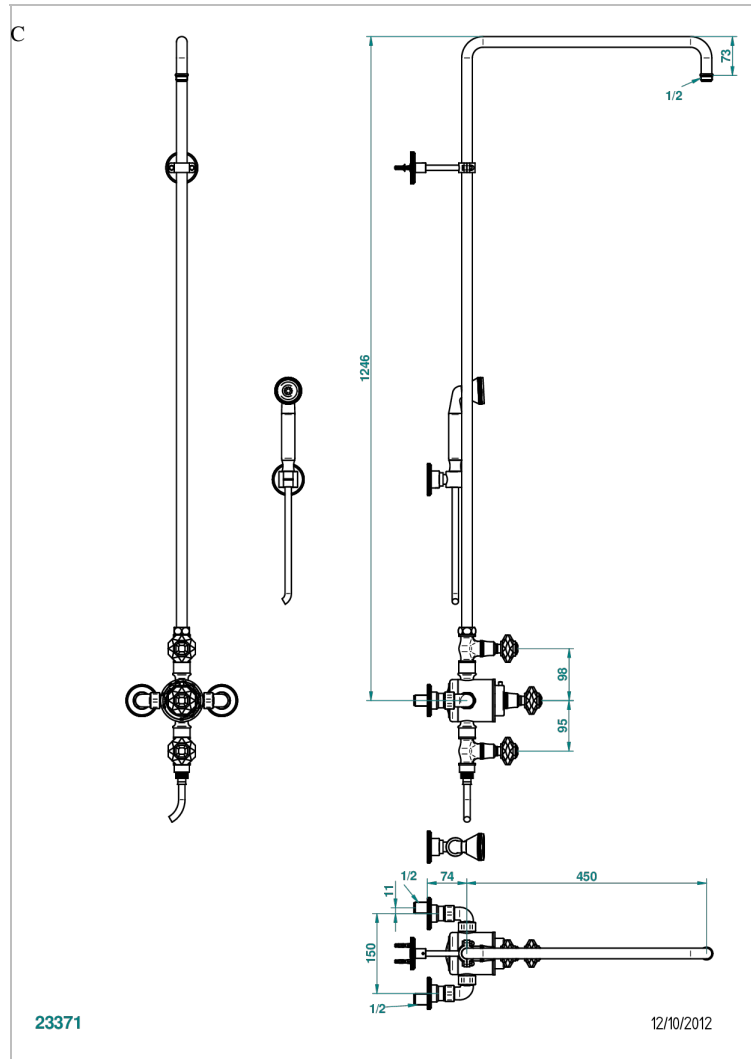

TRADITION CRYSTAL

A59-64TRCC

Wall mounted thermostatic shower mixer / shut off valves / exposed shower column / telephone shower, hose and fix hook
- 150 mm centres. (without shower head)

CHARACTERISTIC

- Tradition Crystal
- Wall mounted thermostatic shower mixer / shut off valves / exposed shower column / telephone shower, hose and fix hook - 150 mm centres. (without shower head)

TECHNICAL SPECS

- Recommandé : 3 bars (max. 5 bars) - Advised : 43,5 psi (max. 72 psi)
- Douchette : 9,5 l/min à 3 bars (2.52 gpm at 43.5 psi)
- ajouter la pomme - add the showerhead

AVAILABLE FINITIONS

Antique nickel - H28
Black ceram - D30
Blush PVD - H62
Brass color PVD - H49
Brown bronze color PVD - F33
Gold color PVD - H52

Graphite PVD - H64
Lacquered light bronze - D01
Matt Umber PVD - H67
Matt blush PVD - H60
Matt brass color PVD - H50
Matt brown bronze color PVD - F34

Soft gold - F30
Soft matt gold - F31
Umber PVD - H66
Varnished matt antique red copper (color finish) - H07