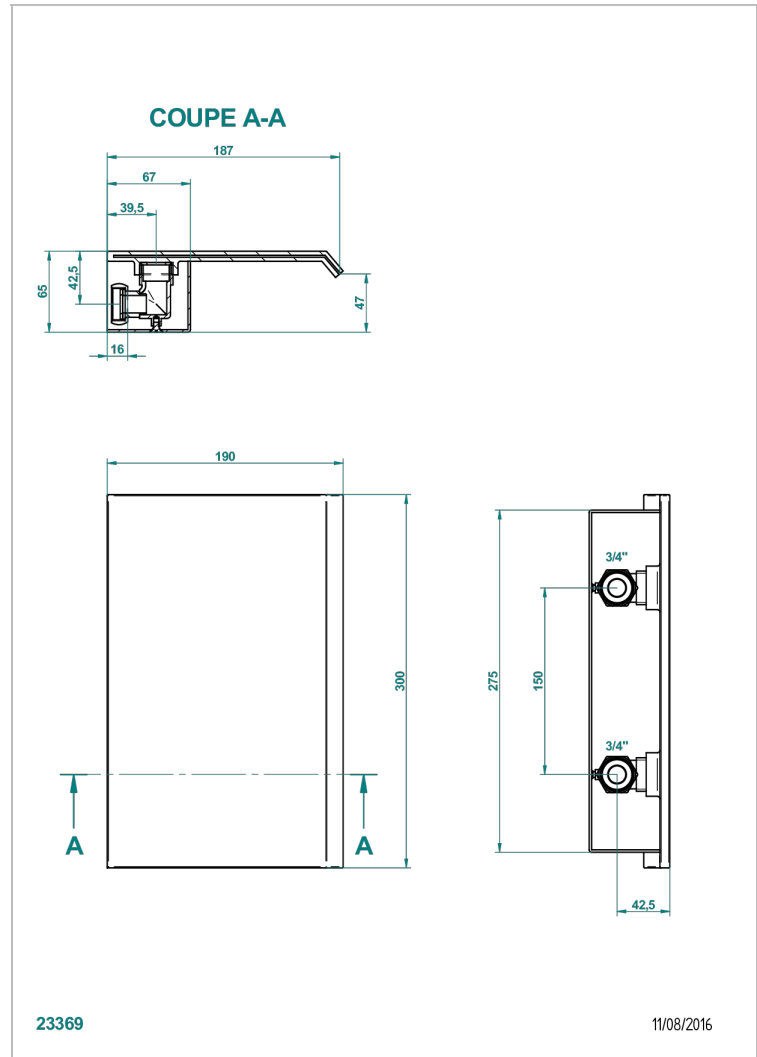

NIAGARA

A38-22NIA/B

Waterfall bath spout, wall mounted 11.3/4"

CHARACTERISTIC

- Niagara
- Waterfall bath spout, wall mounted 11.3/4"

AVAILABLE FINITIONS

Black ceram - D30
Blush PVD - H62
Brass color PVD - H49
Brown bronze color PVD - F33
Chrome polished - A02
Chrome polished / gold polished - G02