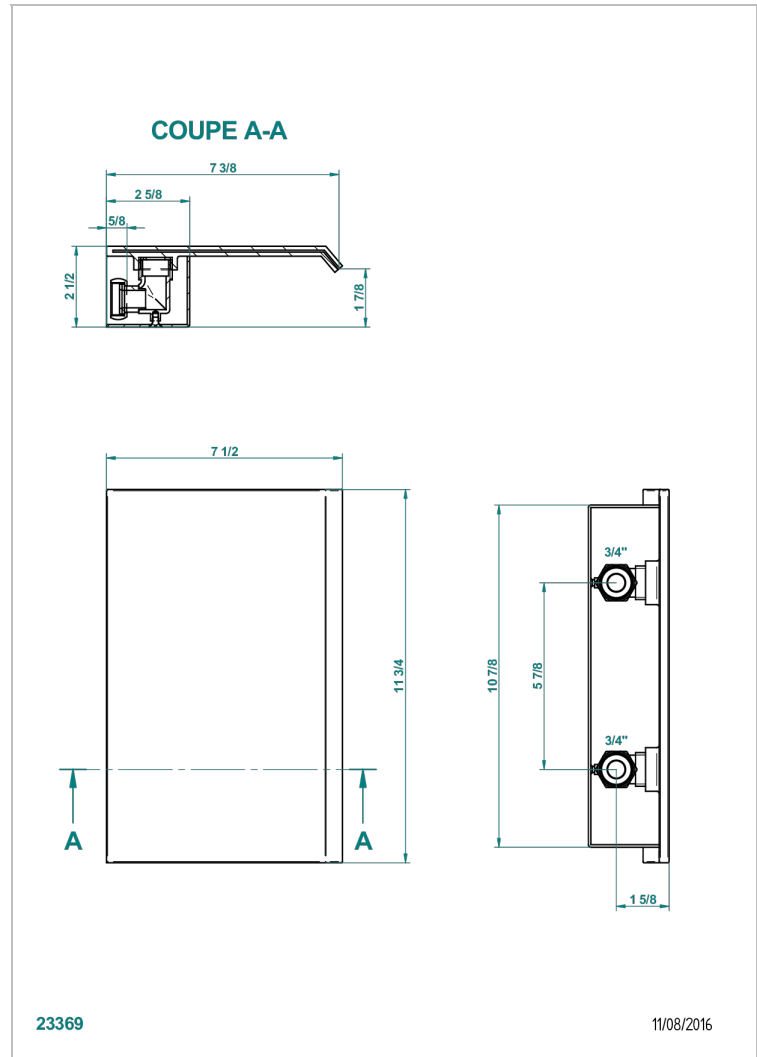

# NIAGARA

A38-22NIA/B

Waterfall bath spout, wall mounted 11.3/4"

## CHARACTERISTIC

- Niagara
- Waterfall bath spout, wall mounted 11.3/4"