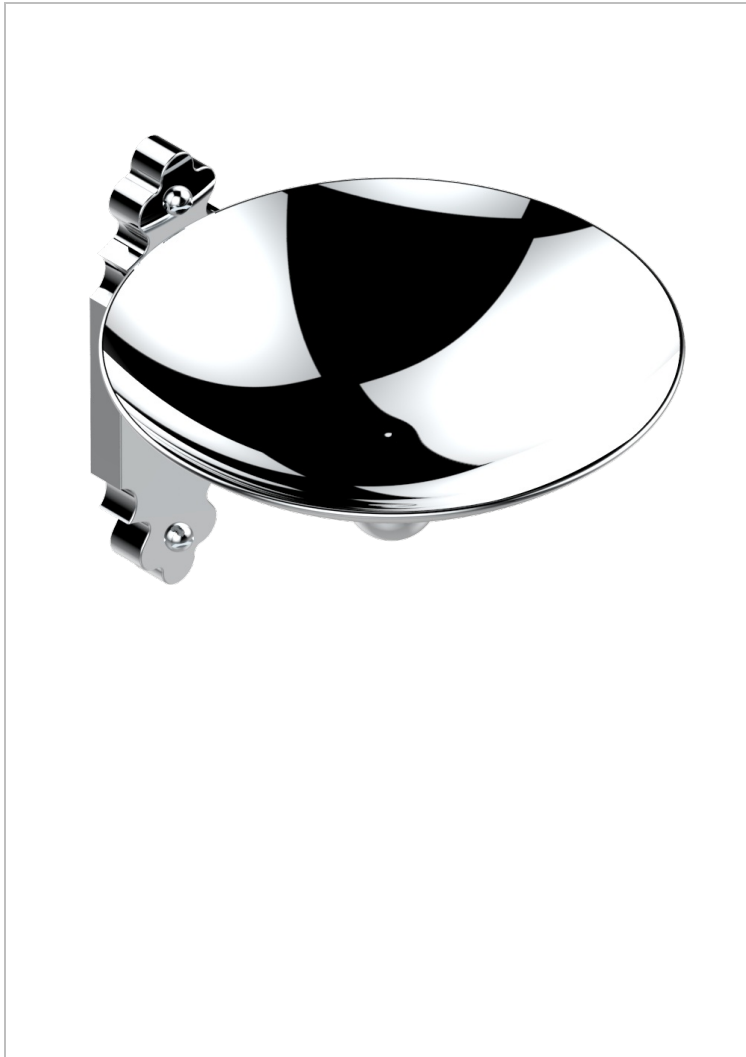

1900 WITH LEVER HANDLES

G28-546GM

Soap dish, wall mounted, 6" diameter

THG[®]
PARIS

CHARACTERISTIC

- 1900 with lever handles
- Soap dish, wall mounted, 6" diameter

AVAILABLE FINITIONS

Black ceram - D30
Blush PVD - H62
Brass color PVD - H49
Brown bronze color PVD - F33
Chrome polished - A02
Chrome polished / gold polished - G02

Copper antique matt, coated - H07
Gold color PVD - H52
Gold mat - F07
Gold polished - F01
Graphite PVD - H64
Light coated bronze - D01

Matt Umber PVD - H67
Matt blush PVD - H60
Matt brass color PVD - H50
Matt brown bronze color PVD - F34
Matt chrome (American satin) - C02
Matt gold color PVD - H53

Matt graphite PVD - H65
Matt nickel (American satin) - C01
Matt nickel color PVD - H56
Natural smoked Brass - A13
Nickel antique / Sovereign - H28
Nickel color PVD - H55

Nickel polished - B01
Soft gold - F30
Soft matt gold - F31
Umber PVD - H66