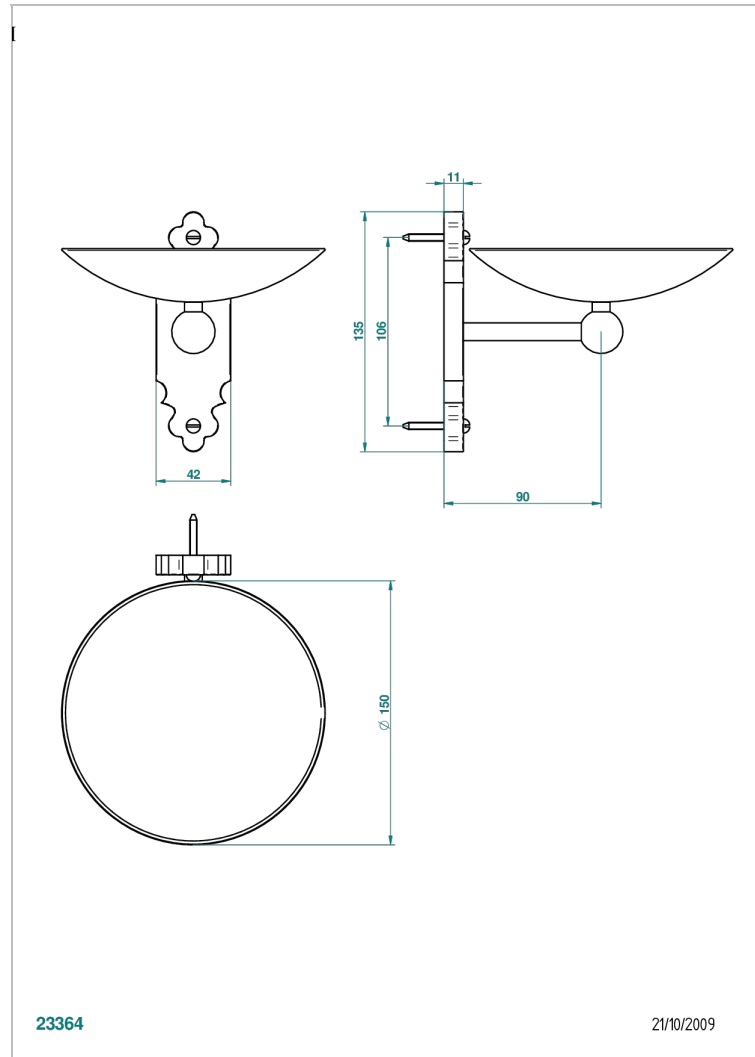

1900 WITH LEVER HANDLES

G28-546GM

Soap dish, wall mounted, 6" diameter

THG[®]
PARIS

CHARACTERISTIC

- 1900 with lever handles
- Soap dish, wall mounted, 6" diameter

AVAILABLE FINITIONS

Black ceram - D30
Blush PVD - H62
Brass color PVD - H49
Brown bronze color PVD - F33
Chrome polished - A02
Chrome polished / gold polished - G02

Copper antique matt, coated - H07
Gold color PVD - H52
Gold mat - F07
Gold polished - F01
Graphite PVD - H64
Light coated bronze - D01

Matt Umber PVD - H67
Matt blush PVD - H60
Matt brass color PVD - H50
Matt brown bronze color PVD - F34
Matt chrome (American satin) - C02
Matt gold color PVD - H53

Matt graphite PVD - H65
Matt nickel (American satin) - C01
Matt nickel color PVD - H56
Natural smoked Brass - A13
Nickel antique / Sovereign - H28
Nickel color PVD - H55

Nickel polished - B01
Soft gold - F30
Soft matt gold - F31
Umber PVD - H66