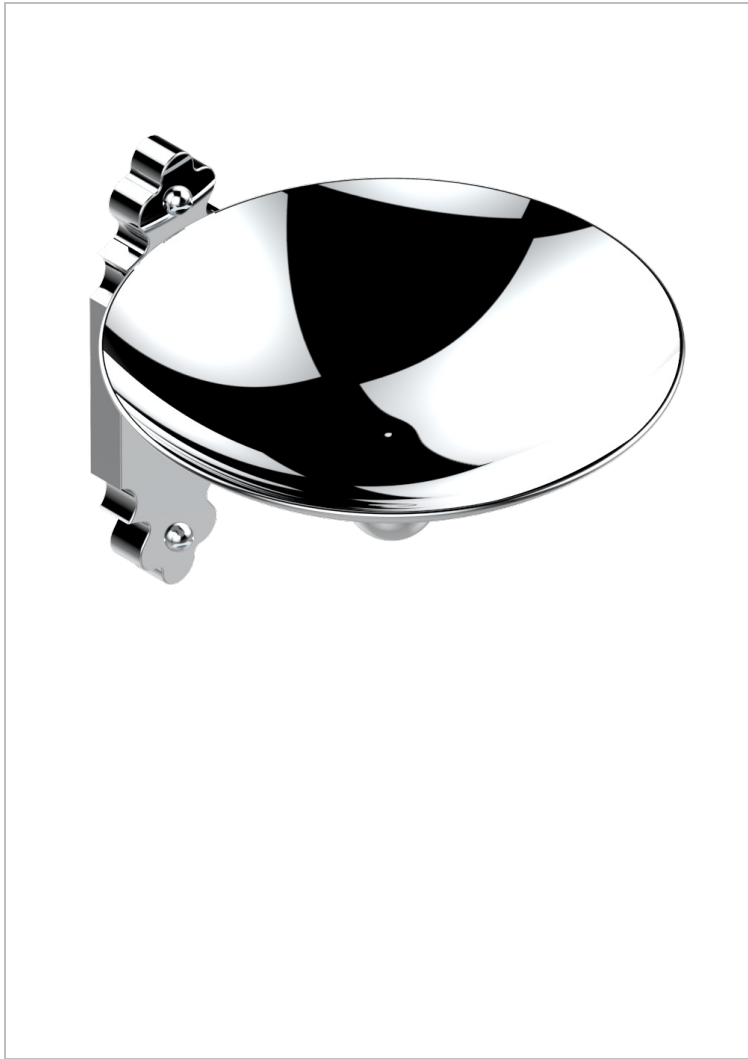

1900 WITH LEVER HANDLES

G28-546GM

Soap dish, wall mounted, 6" diameter

23364

21/10/2009

CHARACTERISTIC

- 1900 with lever handles
- Soap dish, wall mounted, 6" diameter

AVAILABLE FINITIONS

Black ceram - D30
Blush PVD - H62
Brass color PVD - H49
Brown bronze color PVD - F33
Chrome polished - A02
Chrome polished / gold polished - G02

Copper antique matt, coated - H07
Gold color PVD - H52
Gold mat - F07
Gold polished - F01
Graphite PVD - H64
Light coated bronze - D01

Matt Umber PVD - H67
Matt blush PVD - H60
Matt brass color PVD - H50
Matt brown bronze color PVD - F34
Matt chrome (American satin) - C02
Matt gold color PVD - H53

Matt graphite PVD - H65
Matt nickel (American satin) - C01
Matt nickel color PVD - H56
Natural smoked Brass - A13
Nickel antique / Sovereign - H28
Nickel color PVD - H55

Nickel polished - B01
Soft gold - F30
Soft matt gold - F31
Umber PVD - H66