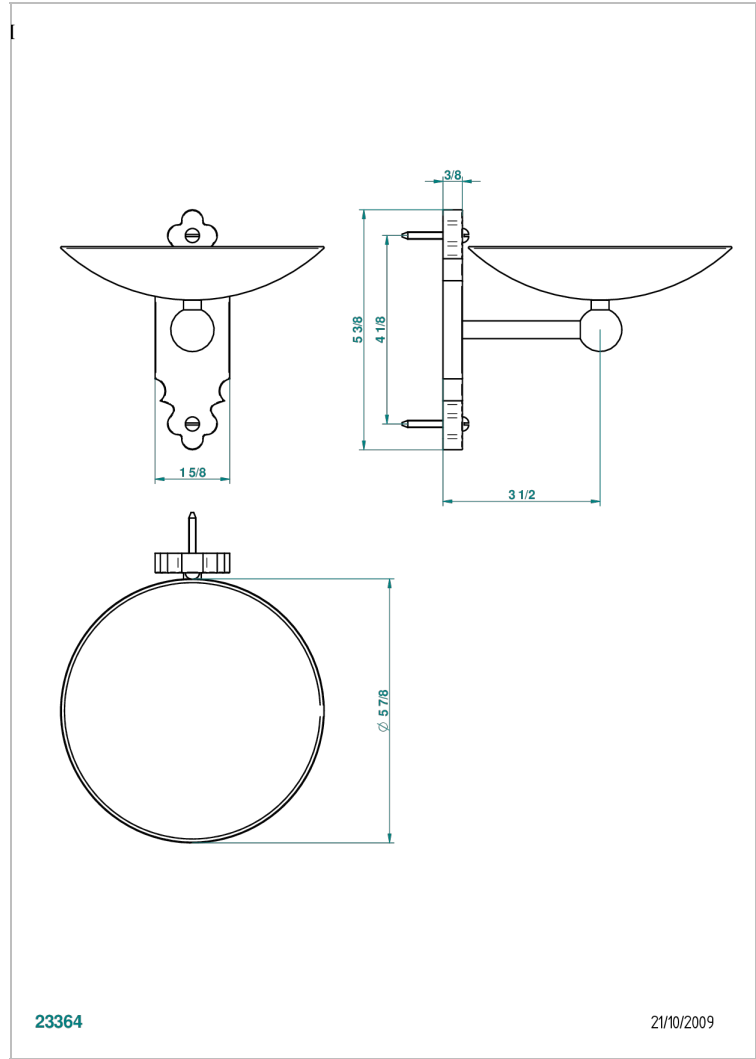

1900 WITH LEVER HANDLES

G28-546GM

Soap dish, wall mounted, 6" diameter

23364

21/10/2009

CHARACTERISTIC

- 1900 with lever handles
- Soap dish, wall mounted, 6" diameter

AVAILABLE FINITIONS