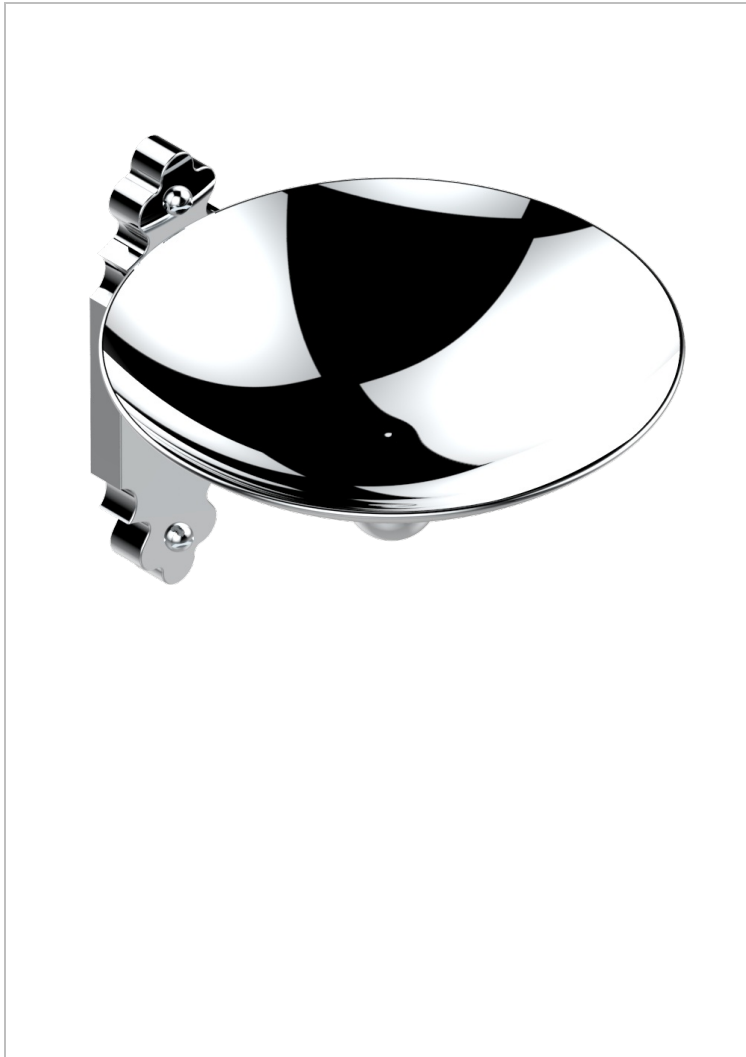

1900

G25-546GM

Soap dish, wall mounted, 6" diameter

23364

21/10/2009

CHARACTERISTIC

- 1900
- Soap dish, wall mounted, 6" diameter

AVAILABLE FINITIONS

Black ceram - D30
Blush PVD - H62
Brass color PVD - H49
Brown bronze color PVD - F33
Chrome polished - A02
Chrome polished / gold polished - G02

Copper antique matt, coated - H07
Gold color PVD - H52
Gold mat - F07
Gold polished - F01
Graphite PVD - H64
Light coated bronze - D01

Matt Umber PVD - H67
Matt blush PVD - H60
Matt brass color PVD - H50
Matt brown bronze color PVD - F34
Matt chrome (American satin) - C02
Matt gold color PVD - H53

Matt graphite PVD - H65
Matt nickel (American satin) - C01
Matt nickel color PVD - H56
Natural smoked Brass - A13
Nickel antique / Sovereign - H28
Nickel color PVD - H55

Nickel polished - B01
Soft gold - F30
Soft matt gold - F31
Umber PVD - H66