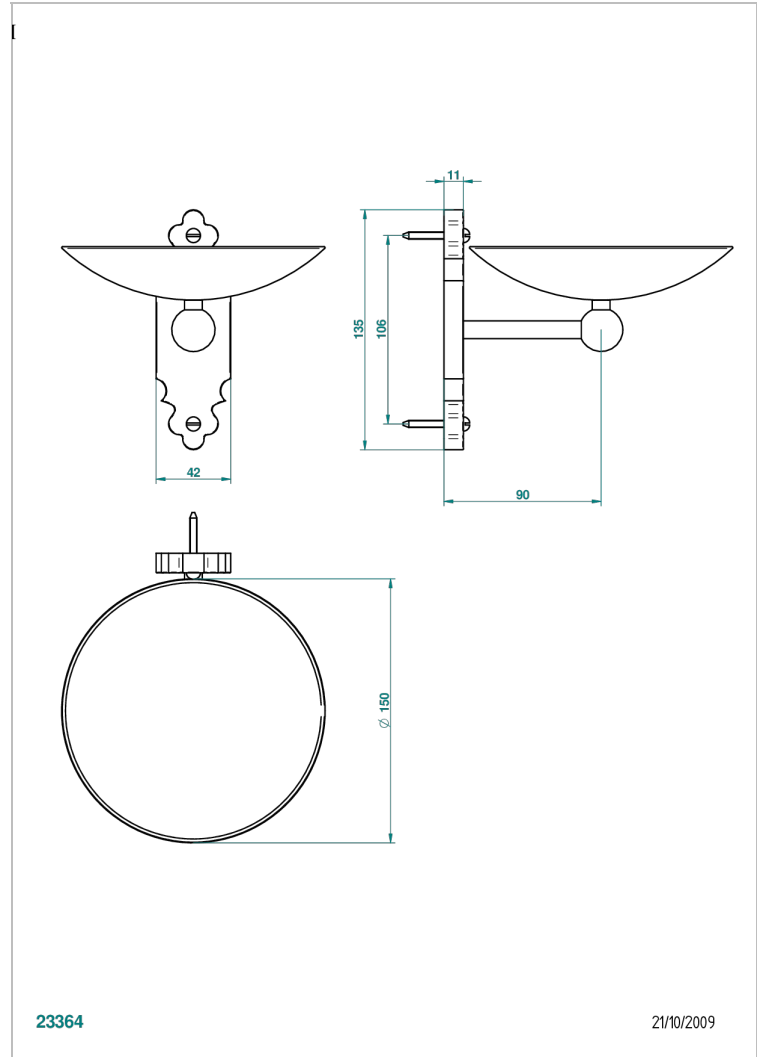

1900

G25-546GM

Soap dish, wall mounted, 6" diameter

23364

21/10/2009

CHARACTERISTIC

- 1900
- Soap dish, wall mounted, 6" diameter

AVAILABLE FINITIONS