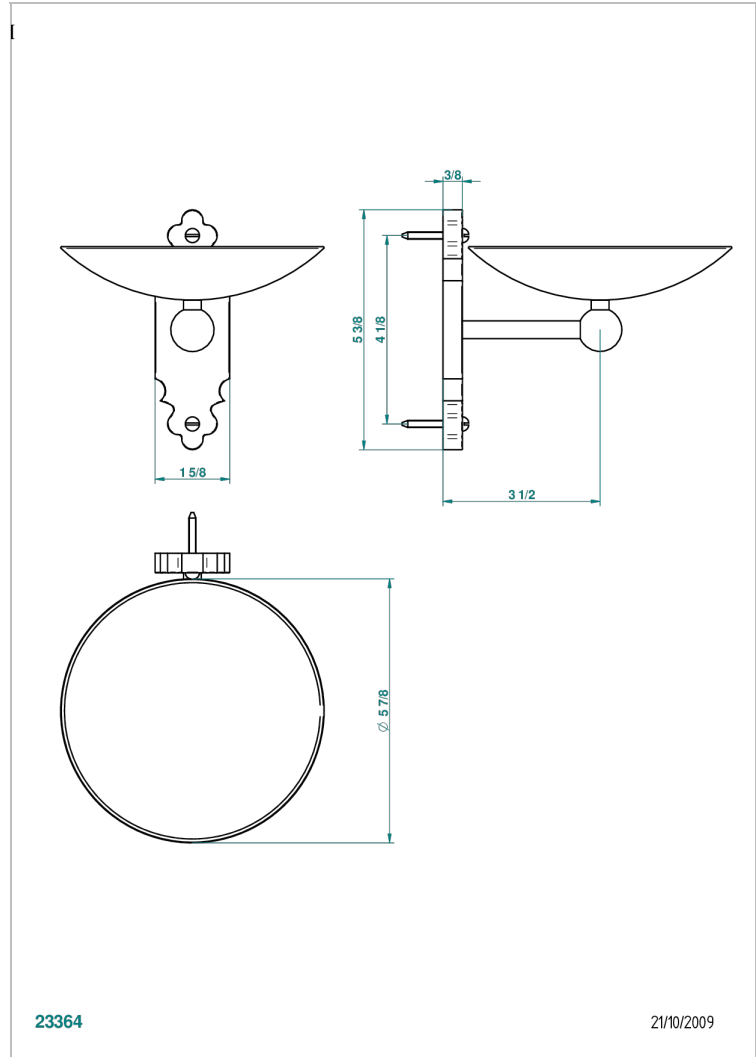

# 1900

G25-546GM

Soap dish, wall mounted, 6" diameter

## CHARACTERISTIC

- 1900
- Soap dish, wall mounted, 6" diameter