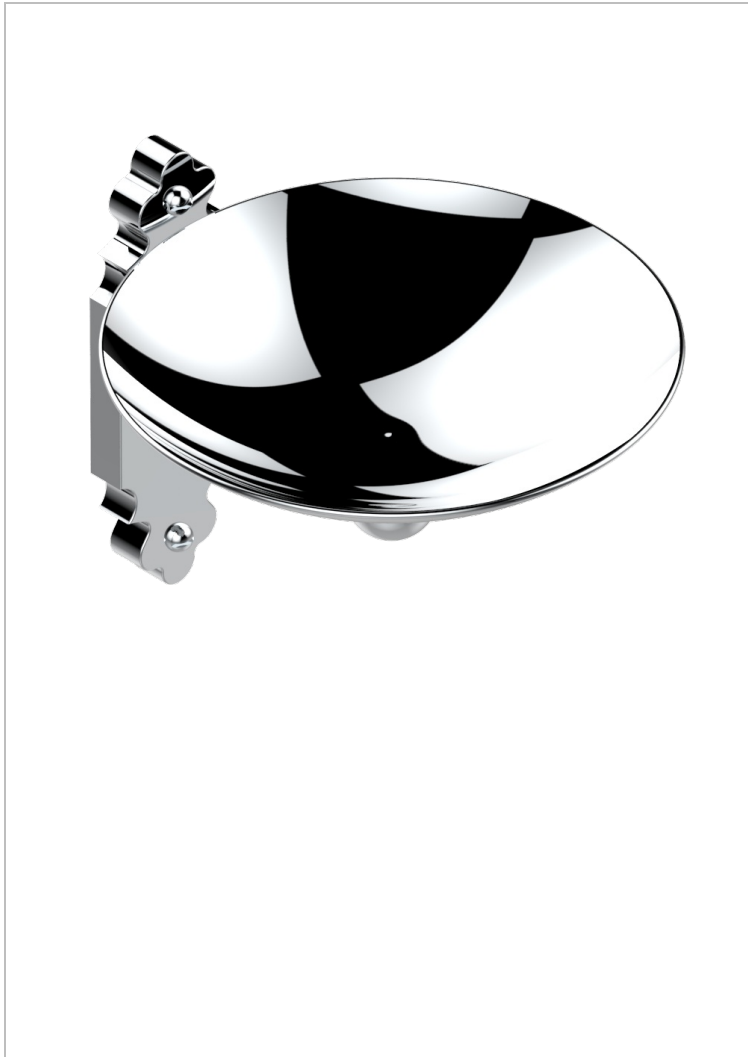

# 1900

G25-546GM

Soap dish, wall mounted, 6" diameter

## CHARACTERISTIC

- 1900
- Soap dish, wall mounted, 6" diameter

## AVAILABLE FINITIONS

Black ceram - D30  
Blush PVD - H62  
Brass color PVD - H49  
Brown bronze color PVD - F33  
Chrome polished - A02  
Chrome polished / gold polished - G02

Copper antique matt, coated - H07  
Gold color PVD - H52  
Gold mat - F07  
Gold polished - F01  
Graphite PVD - H64  
Light coated bronze - D01

Matt Umber PVD - H67  
Matt blush PVD - H60  
Matt brass color PVD - H50  
Matt brown bronze color PVD - F34  
Matt chrome (American satin) - C02  
Matt gold color PVD - H53

Matt graphite PVD - H65  
Matt nickel (American satin) - C01  
Matt nickel color PVD - H56  
Natural smoked Brass - A13  
Nickel antique / Sovereign - H28  
Nickel color PVD - H55