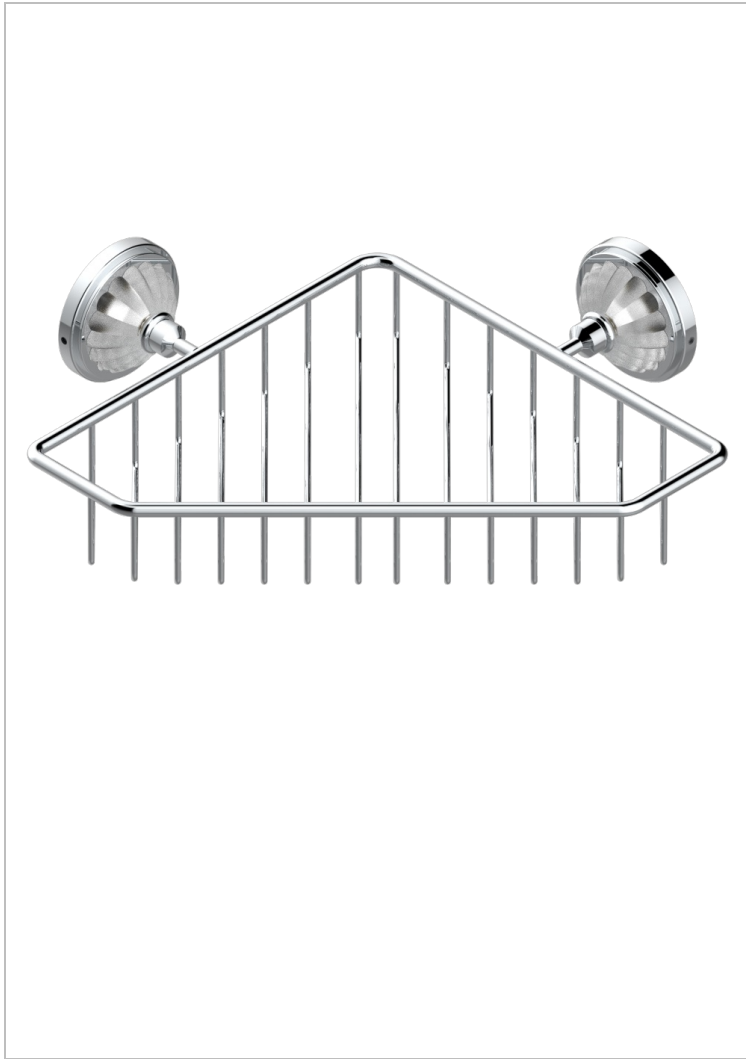

# MANDARINE CLEAR CRYSTAL

U1D-3623

Large corner soap basket, wall mounted

THG<sup>®</sup>  
PARIS

## CHARACTERISTIC

- Mandarine Clear crystal
- Large corner soap basket, wall mounted