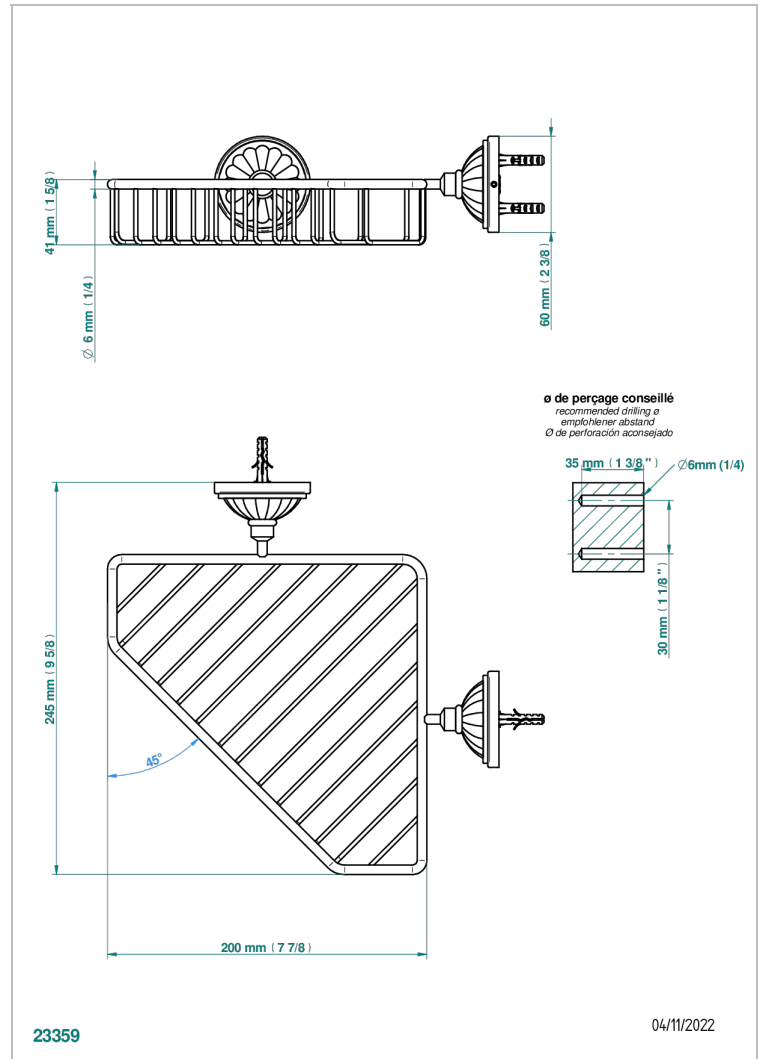

# MANDARINE CLEAR CRYSTAL

U1D-3623

Large corner soap basket, wall mounted

THG<sup>®</sup>  
PARIS

## CHARACTERISTIC

- Mandarine Clear crystal
- Large corner soap basket, wall mounted