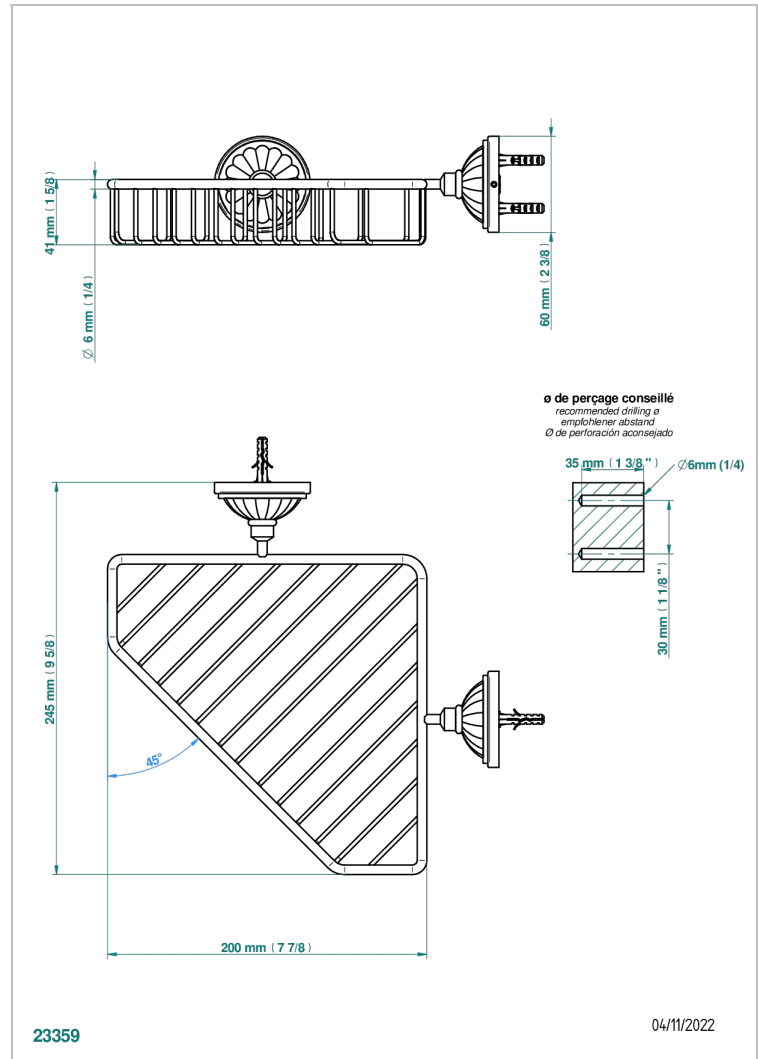

MANDARINE CLEAR CRYSTAL

U1D-3623

Corner soap dish with flanges, 200 x 200 mm

THG[®]
PARIS

CHARACTERISTIC

- Mandarine Clear crystal
- Corner soap dish with flanges, 200 x 200 mm

AVAILABLE FINITIONS

Antique nickel - H28
Black ceram - D30
Blush PVD - H62
Brass color PVD - H49
Brown bronze color PVD - F33
Gold color PVD - H52