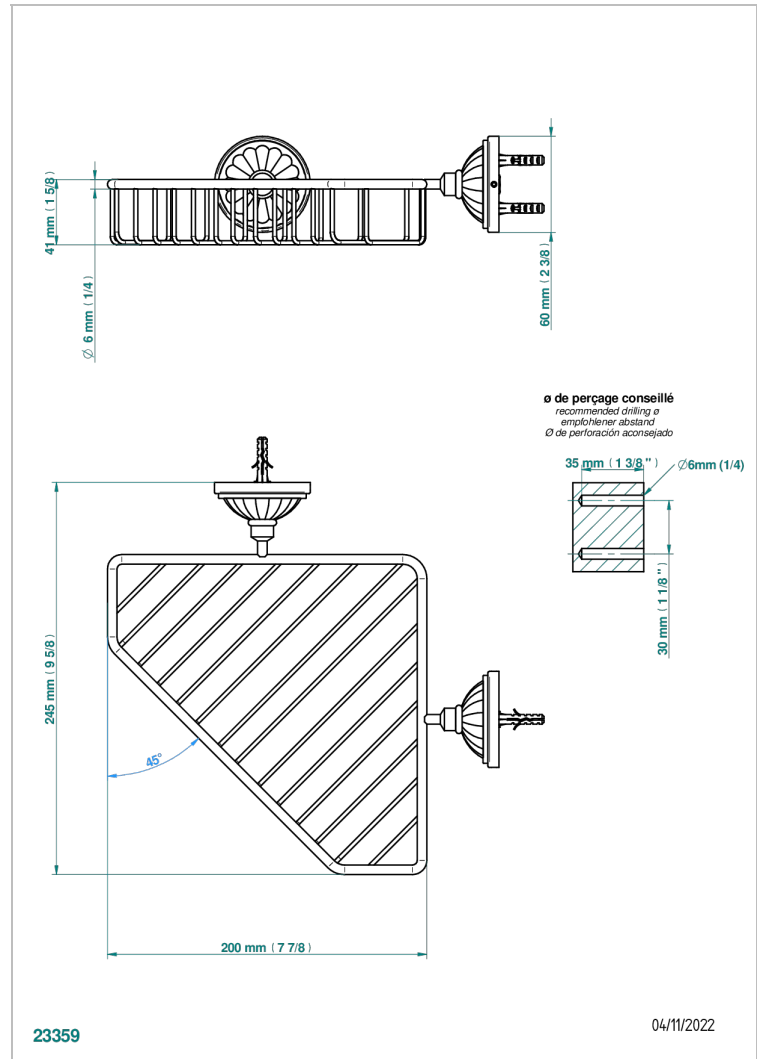

MANDARINE CLEAR CRYSTAL

U1D-3623

Corner soap dish with flanges, 200 x 200 mm

THG[®]
PARIS

CHARACTERISTIC

- Mandarine Clear crystal
- Corner soap dish with flanges, 200 x 200 mm

AVAILABLE FINITIONS

Antique nickel - H28
Black ceram - D30
Blush PVD - H62
Brass color PVD - H49
Brown bronze color PVD - F33
Gold color PVD - H52