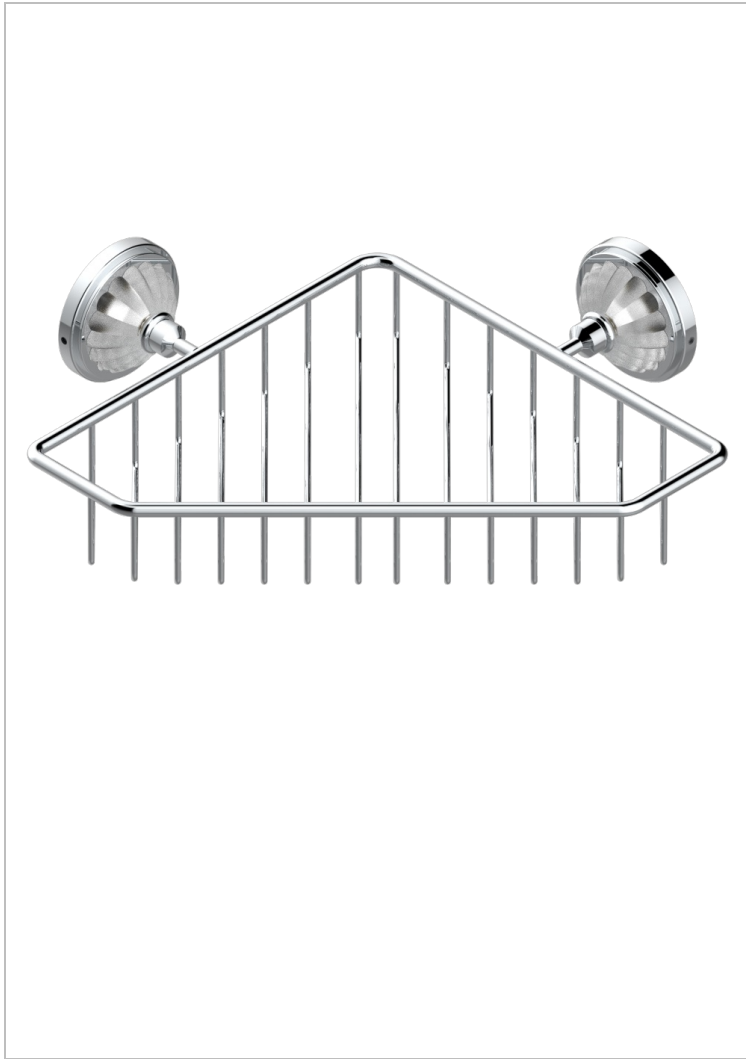

MANDARINE CLEAR CRYSTAL

U1D-3623

Corner soap dish with flanges, 200 x 200 mm

THG[®]
PARIS

CHARACTERISTIC

- Mandarine Clear crystal
- Corner soap dish with flanges, 200 x 200 mm

AVAILABLE FINITIONS

Antique nickel - H28
Black ceram - D30
Blush PVD - H62
Brass color PVD - H49
Brown bronze color PVD - F33
Gold color PVD - H52

Graphite PVD - H64
Lacquered light bronze - D01
Matt Umber PVD - H67
Matt blush PVD - H60
Matt brass color PVD - H50
Matt brown bronze color PVD - F34

Matt chrome - C02
Matt gold - F07
Matt gold color PVD - H53
Matt graphite PVD - H65
Matt nickel (color finish) - C01
Matt nickel color PVD - H56

Nickel color PVD - H55
Polished chrome (color finish) - A02
Polished chrome / Polished gold (color finish) - G02
Polished gold (color finish) - F01
Polished nickel - B01
Soft gold - F30

Soft matt gold - F31
Umber PVD - H66
Varnished matt antique red copper (color finish) - H07