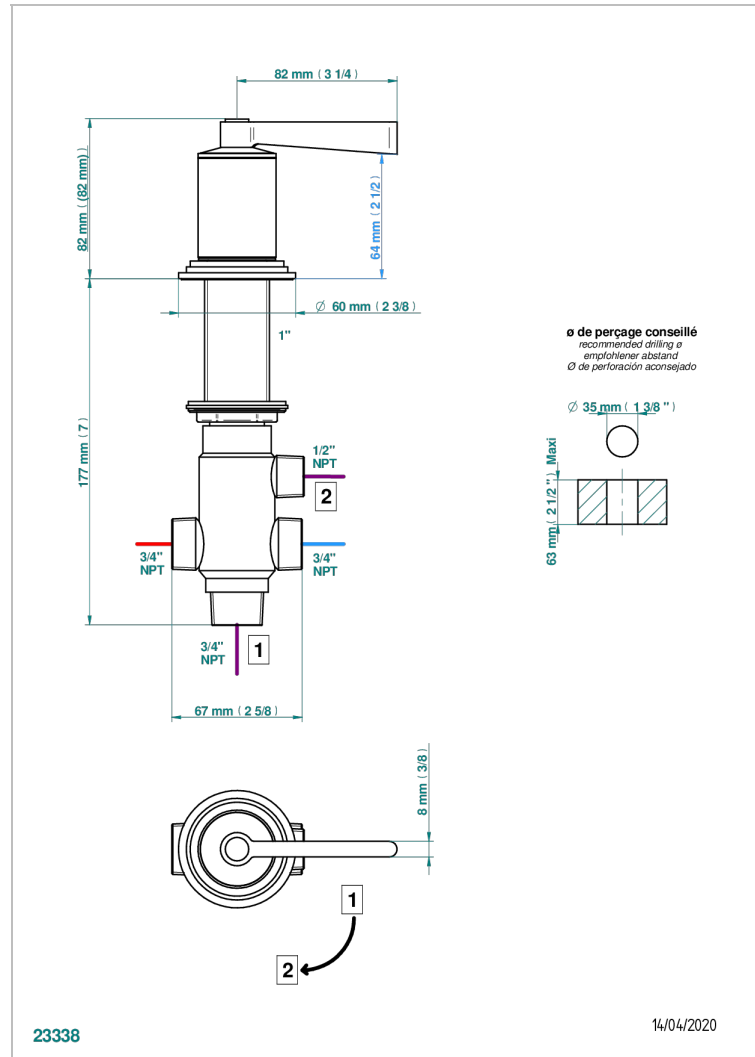

FAUBOURG METAL WITH LEVER

G2U-50/4/VG

Rim mounted 4 way diverter : 2 inlets and 2 outlets

CHARACTERISTIC

- Faubourg Metal with lever
- Rim mounted 4 way diverter : 2 inlets and 2 outlets

AVAILABLE FINITIONS