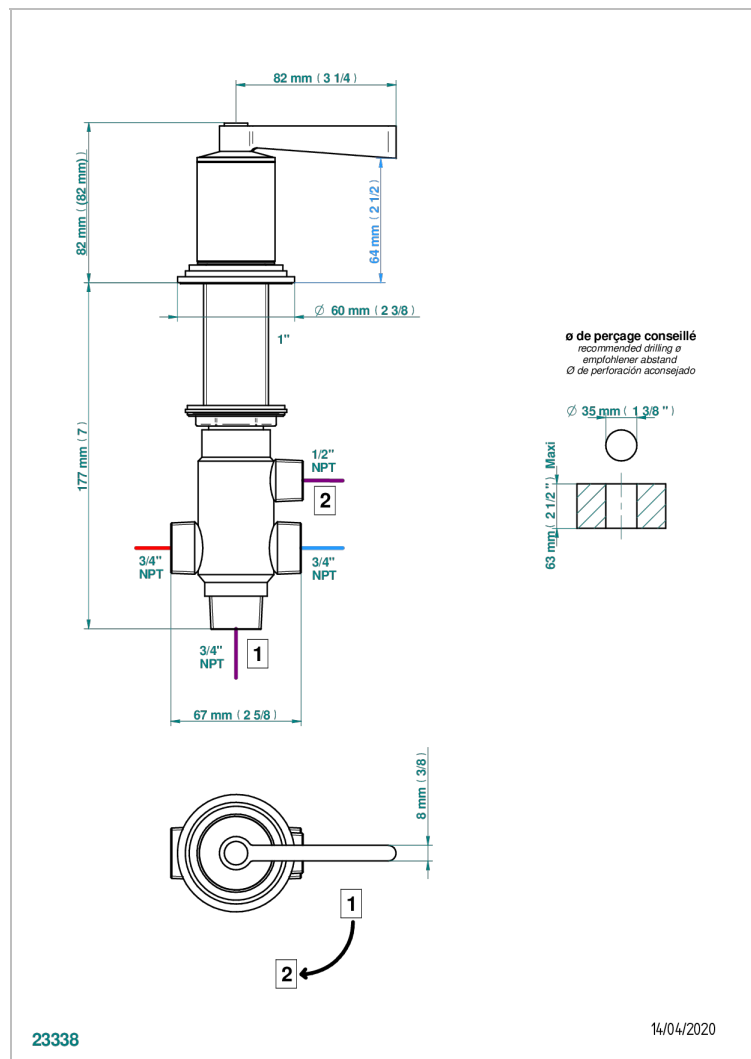

# FAUBOURG METAL WITH LEVER HANDLES

G2U-504VGUS

2-function deck diverter with trim

## CHARACTERISTIC

- Faubourg Metal with lever handles
- 2-function deck diverter with trim