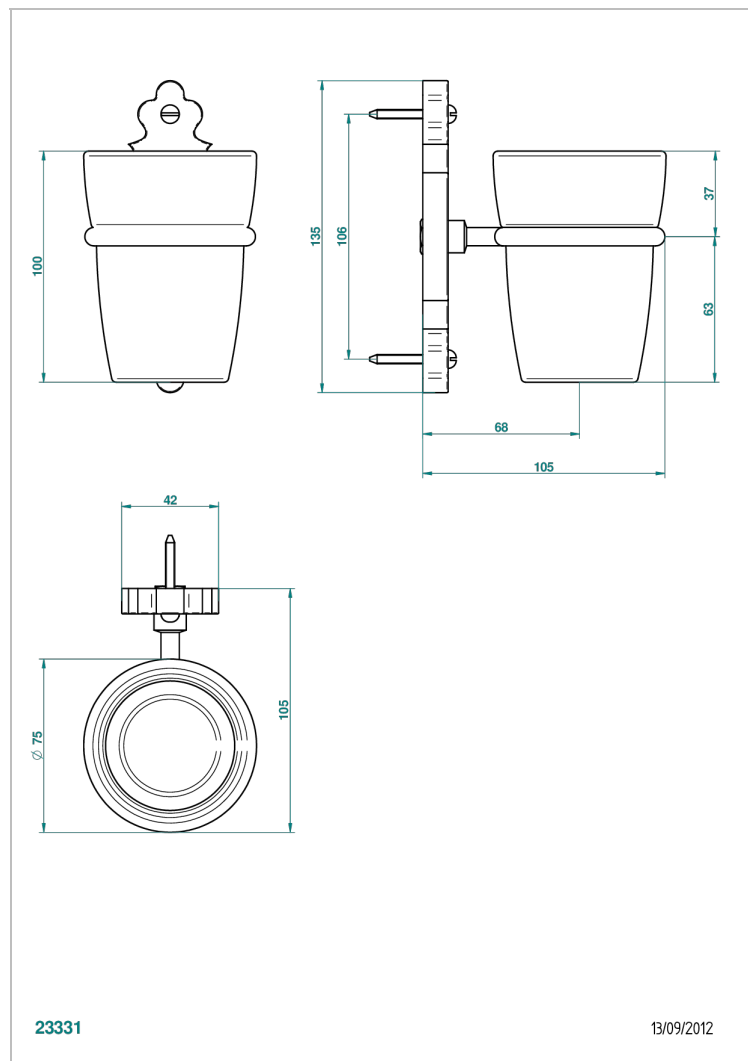

1900 WITH SMOOTH METAL LEVER HANDLES

G3M-536

Tumbler holder, wall mounted

CHARACTERISTIC

- 1900 with smooth metal lever handles
- Tumbler holder, wall mounted

AVAILABLE FINITIONS

Black ceram - D30
Blush PVD - H62
Brass color PVD - H49
Brown bronze color PVD - F33
Chrome polished - A02
Chrome polished / gold polished - G02