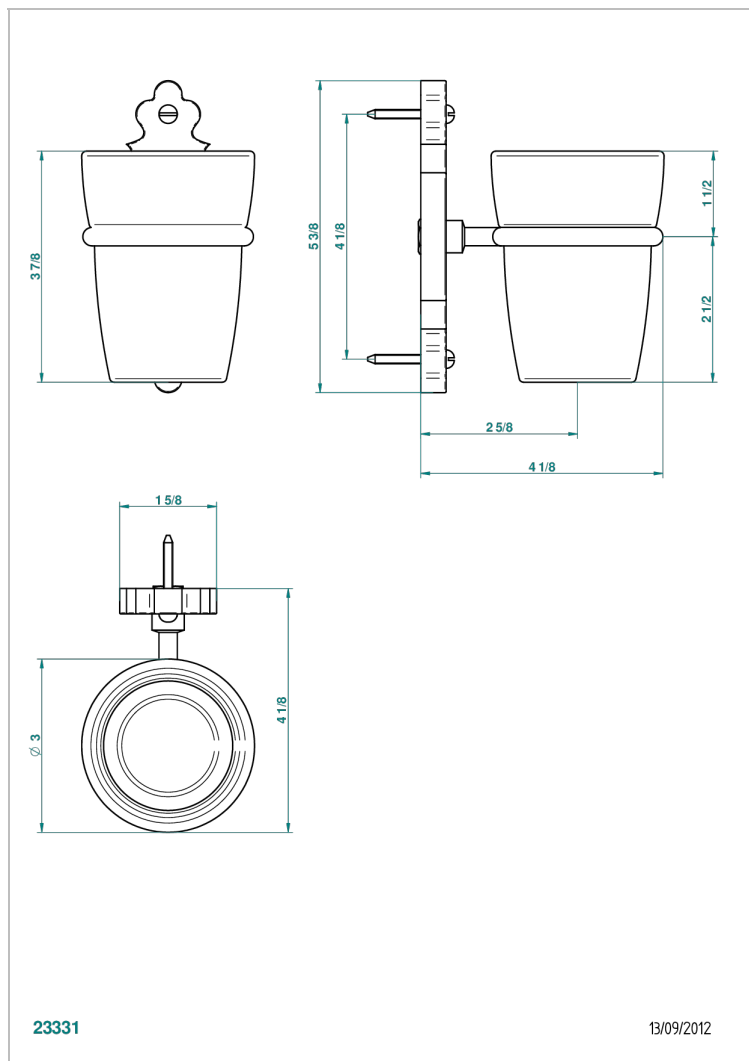

1900 WITH SMOOTH METAL LEVER HANDLES

G3M-536

Tumbler holder, wall mounted

CHARACTERISTIC

- 1900 with smooth metal lever handles
- Tumbler holder, wall mounted

AVAILABLE FINITIONS

Black ceram - D30
Blush PVD - H62
Brass color PVD - H49
Brown bronze color PVD - F33
Chrome polished - A02
Chrome polished / gold polished - G02