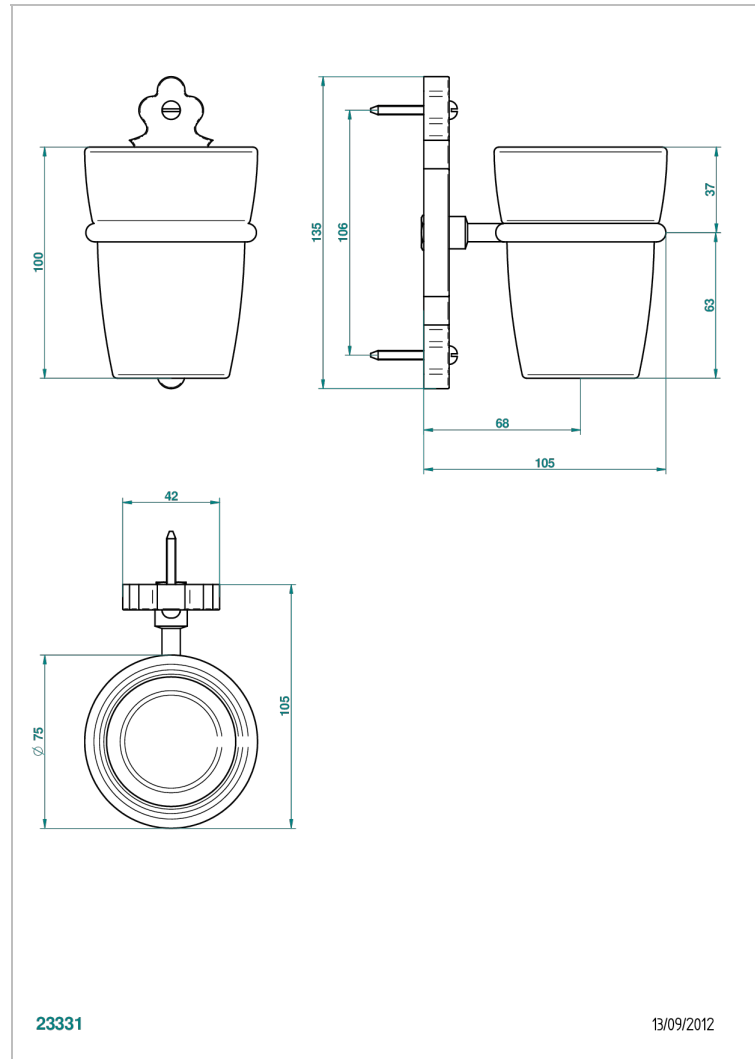

1900 WITH LEVER HANDLES

G28-536

Tumbler holder, wall mounted

CHARACTERISTIC

- 1900 with lever handles
- Tumbler holder, wall mounted

AVAILABLE FINITIONS

Black ceram - D30
Blush PVD - H62
Brass color PVD - H49
Brown bronze color PVD - F33
Chrome polished - A02
Chrome polished / gold polished - G02