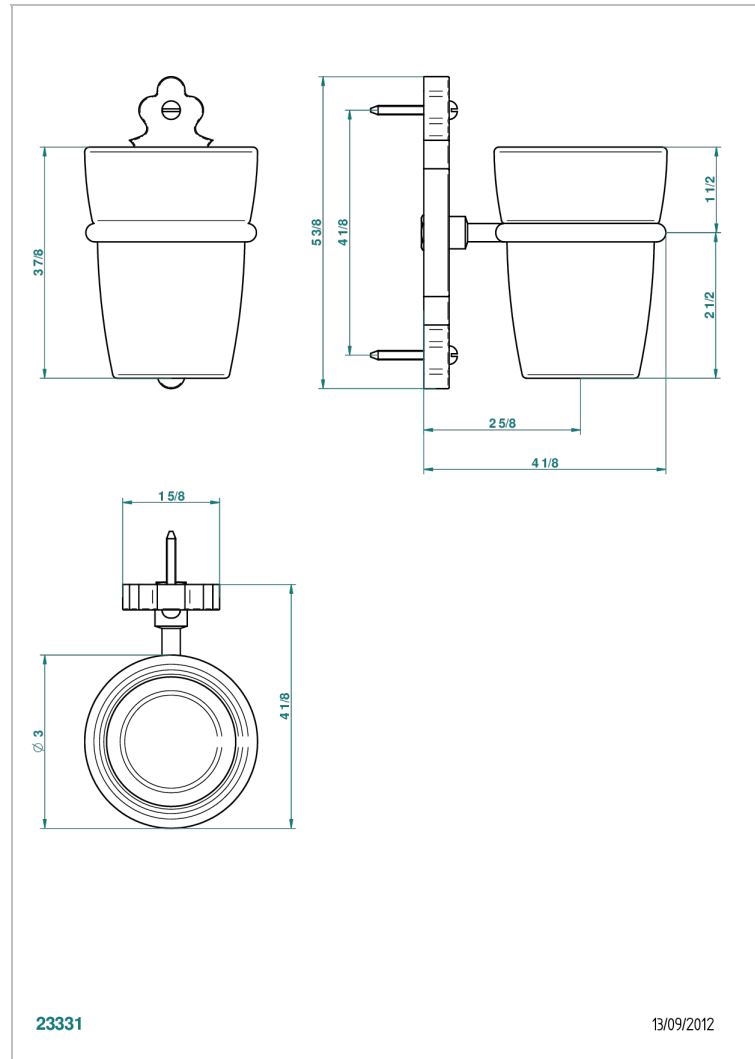

1900 WITH LEVER HANDLES

G28-536

Tumbler holder, wall mounted

CHARACTERISTIC

- 1900 with lever handles
- Tumbler holder, wall mounted

AVAILABLE FINITIONS

Black ceram - D30
Blush PVD - H62
Brass color PVD - H49
Brown bronze color PVD - F33
Chrome polished - A02
Chrome polished / gold polished - G02