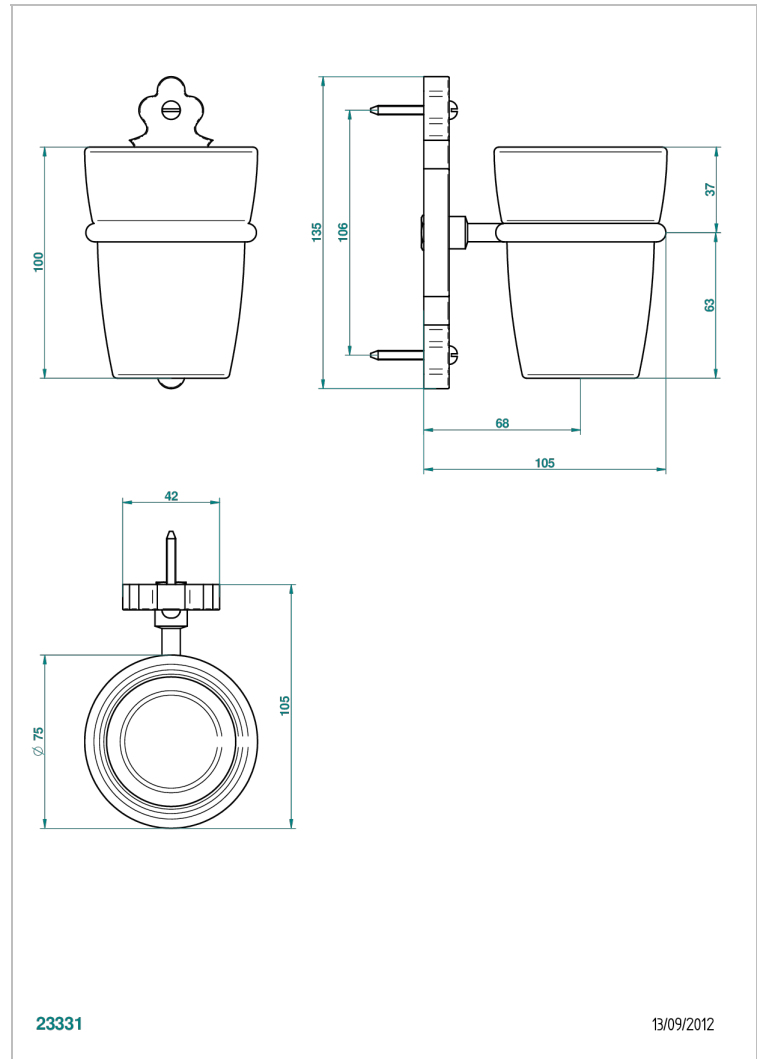

# 1900 WITH LEVER

G28-536

Wall mounted glass tumbler and holder

## CHARACTERISTIC

- 1900 with lever
- Wall mounted glass tumbler and holder