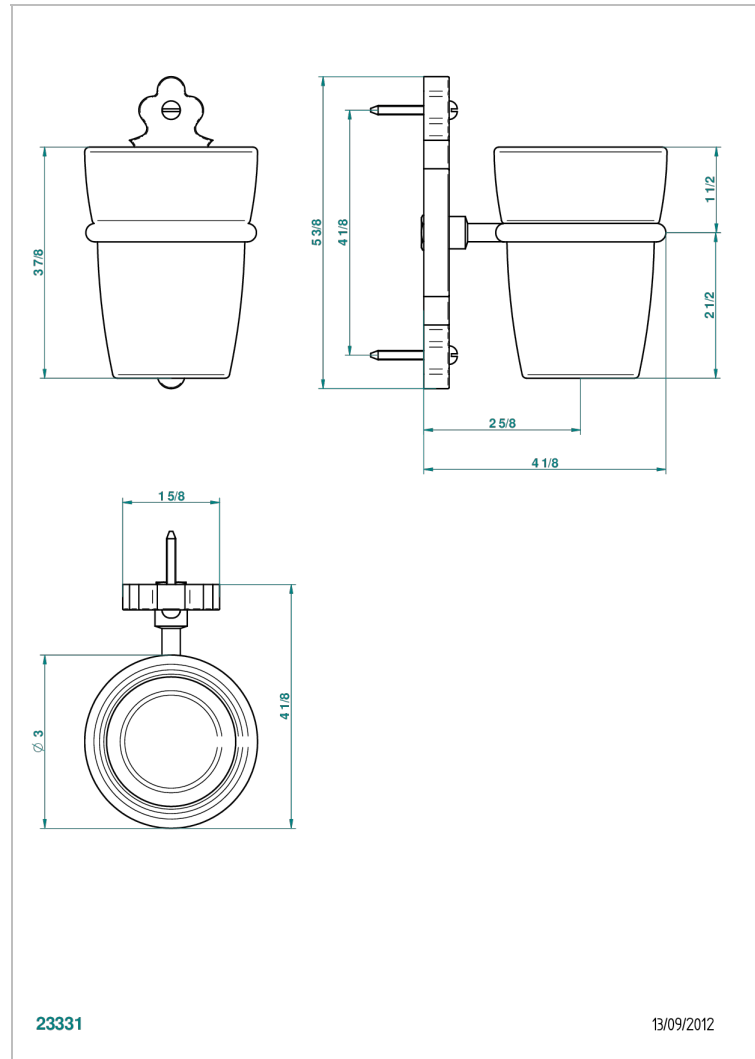

# 1900 WITH LEVER

G28-536

Wall mounted glass tumbler and holder

## CHARACTERISTIC

- 1900 with lever
- Wall mounted glass tumbler and holder