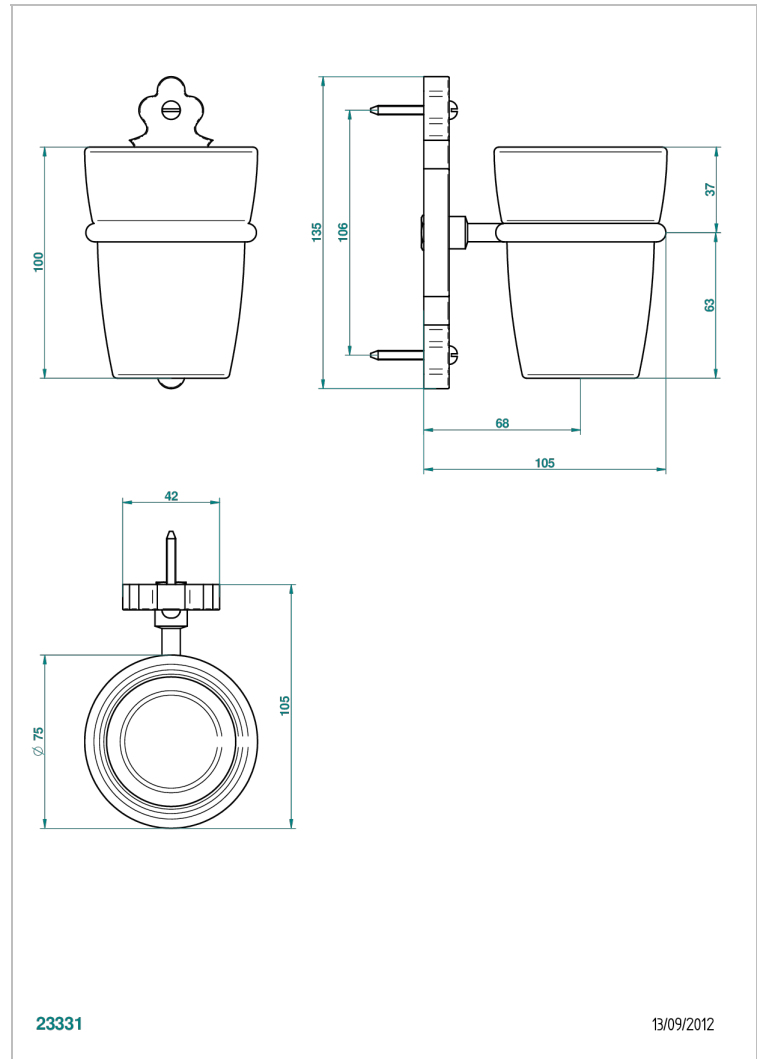

1900 WITH LEVER

G28-536

Wall mounted glass tumbler and holder

CHARACTERISTIC

- 1900 with lever
- Wall mounted glass tumbler and holder

AVAILABLE FINITIONS

Antique nickel - H28
Black ceram - D30
Blush PVD - H62
Brass color PVD - H49
Brown bronze color PVD - F33
Gold color PVD - H52