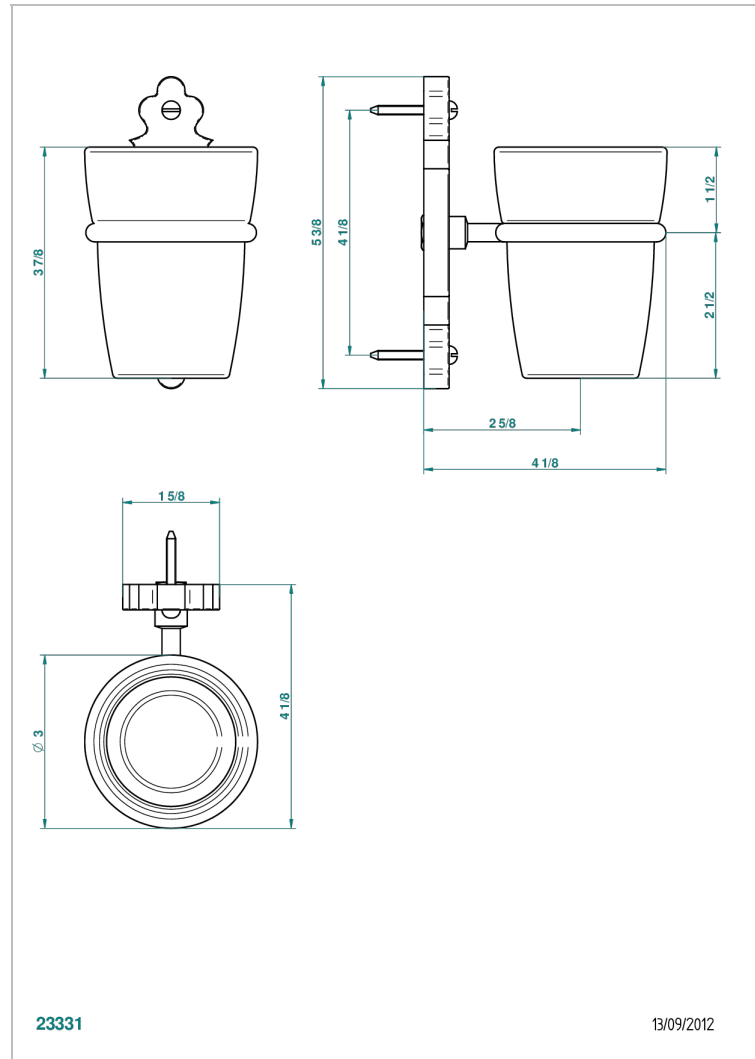

1900 WITH LEVER

G28-536

Wall mounted glass tumbler and holder

CHARACTERISTIC

- 1900 with lever
- Wall mounted glass tumbler and holder

AVAILABLE FINITIONS

Antique nickel - H28
Black ceram - D30
Blush PVD - H62
Brass color PVD - H49
Brown bronze color PVD - F33
Gold color PVD - H52