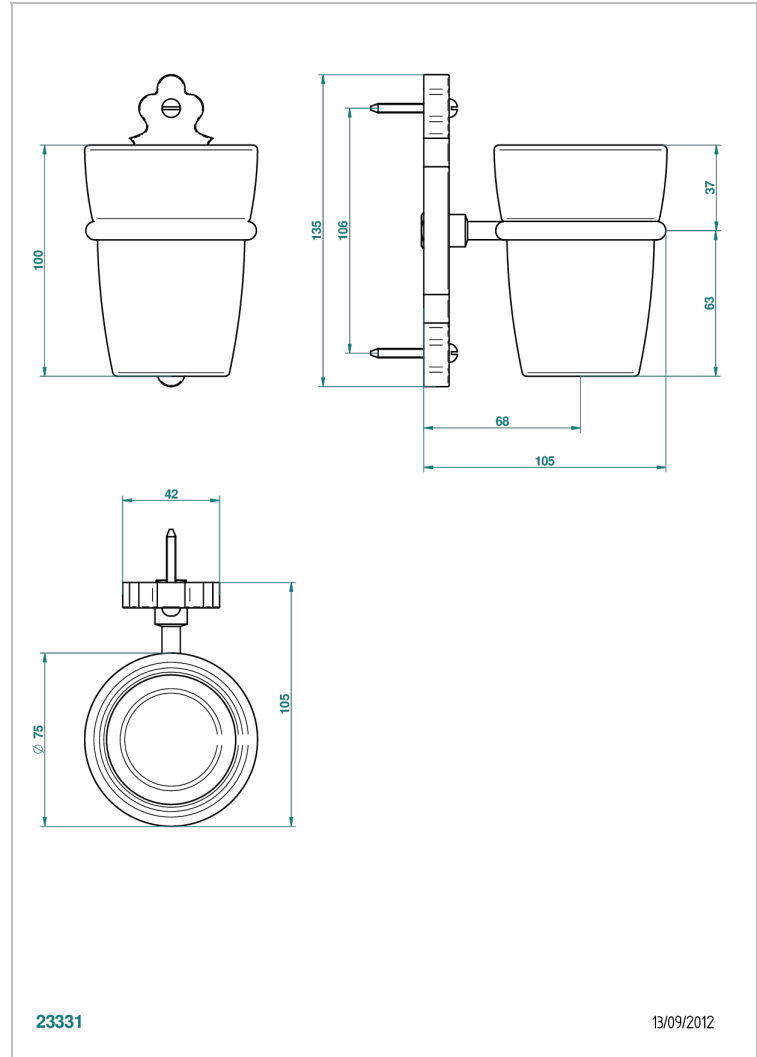

1900

G25-536

Tumbler holder, wall mounted

CHARACTERISTIC

- 1900
- Tumbler holder, wall mounted

AVAILABLE FINITIONS

Black ceram - D30
Blush PVD - H62
Brass color PVD - H49
Brown bronze color PVD - F33
Chrome polished - A02
Chrome polished / gold polished - G02

Copper antique matt, coated - H07
Gold color PVD - H52
Gold mat - F07
Gold polished - F01
Graphite PVD - H64
Light coated bronze - D01

Matt Umber PVD - H67
Matt blush PVD - H60
Matt brass color PVD - H50
Matt brown bronze color PVD - F34
Matt chrome (American satin) - C02
Matt gold color PVD - H53