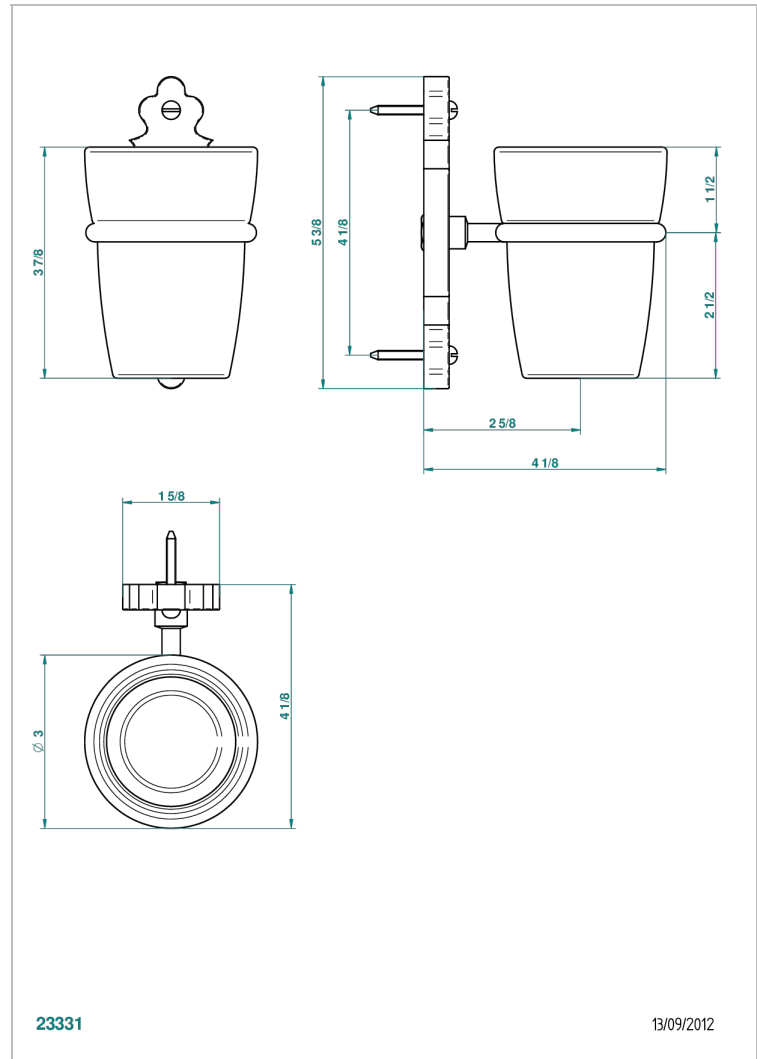

1900

G25-536

Tumbler holder, wall mounted

CHARACTERISTIC

- 1900
- Tumbler holder, wall mounted

AVAILABLE FINITIONS

Black ceram - D30
Blush PVD - H62
Brass color PVD - H49
Brown bronze color PVD - F33
Chrome polished - A02
Chrome polished / gold polished - G02