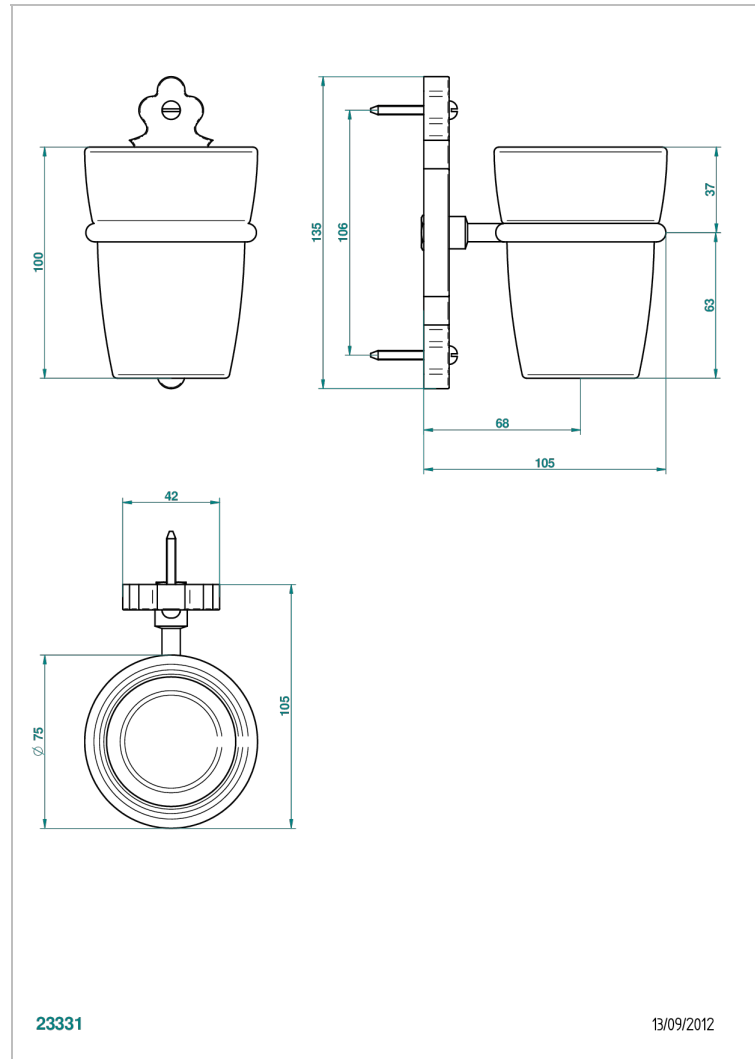

# 1900

G25-536

Wall mounted glass tumbler and holder

## CHARACTERISTIC

- 1900
- Wall mounted glass tumbler and holder