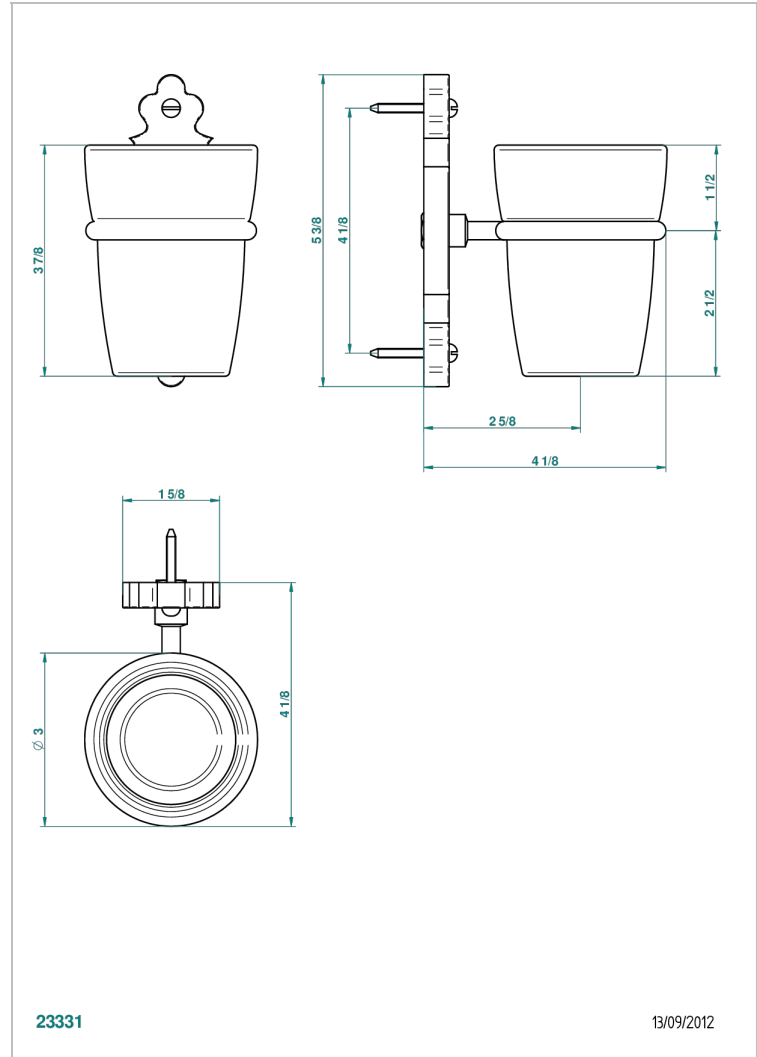

# 1900

G25-536

Wall mounted glass tumbler and holder

## CHARACTERISTIC

- 1900
- Wall mounted glass tumbler and holder