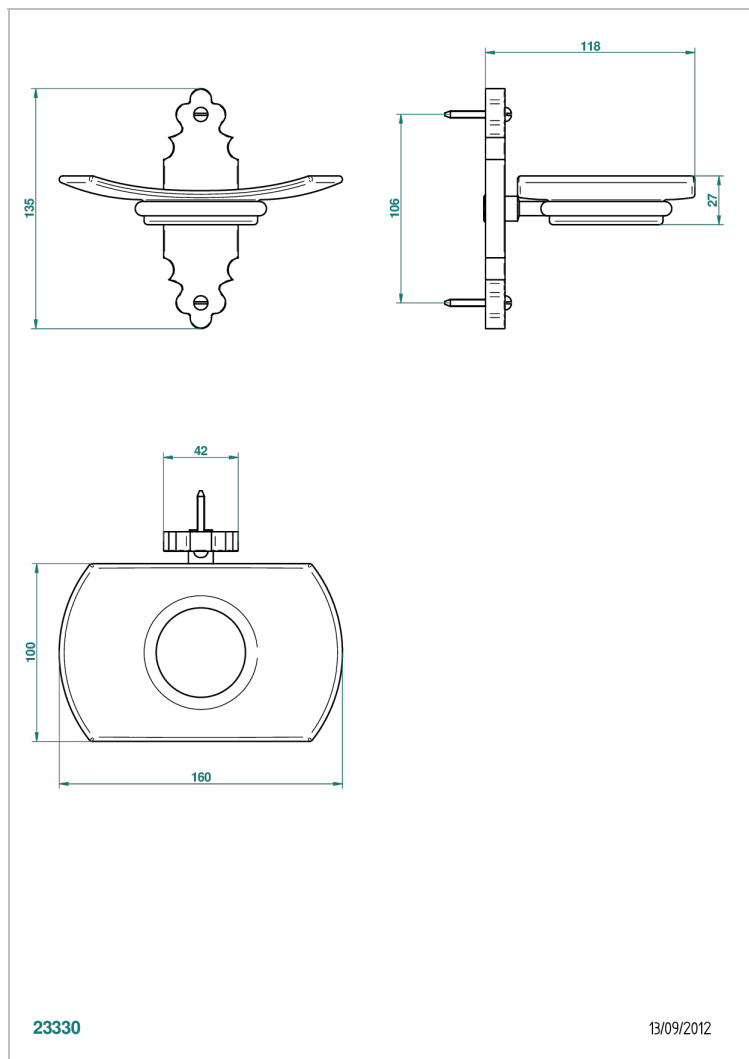

1900 WITH SMOOTH METAL LEVER HANDLES

G3M-500

Glass soap dish, wall mounted

CHARACTERISTIC

- 1900 with smooth metal lever handles
- Glass soap dish, wall mounted

AVAILABLE FINITIONS

Black ceram - D30
Blush PVD - H62
Brass color PVD - H49
Brown bronze color PVD - F33
Chrome polished - A02
Chrome polished / gold polished - G02