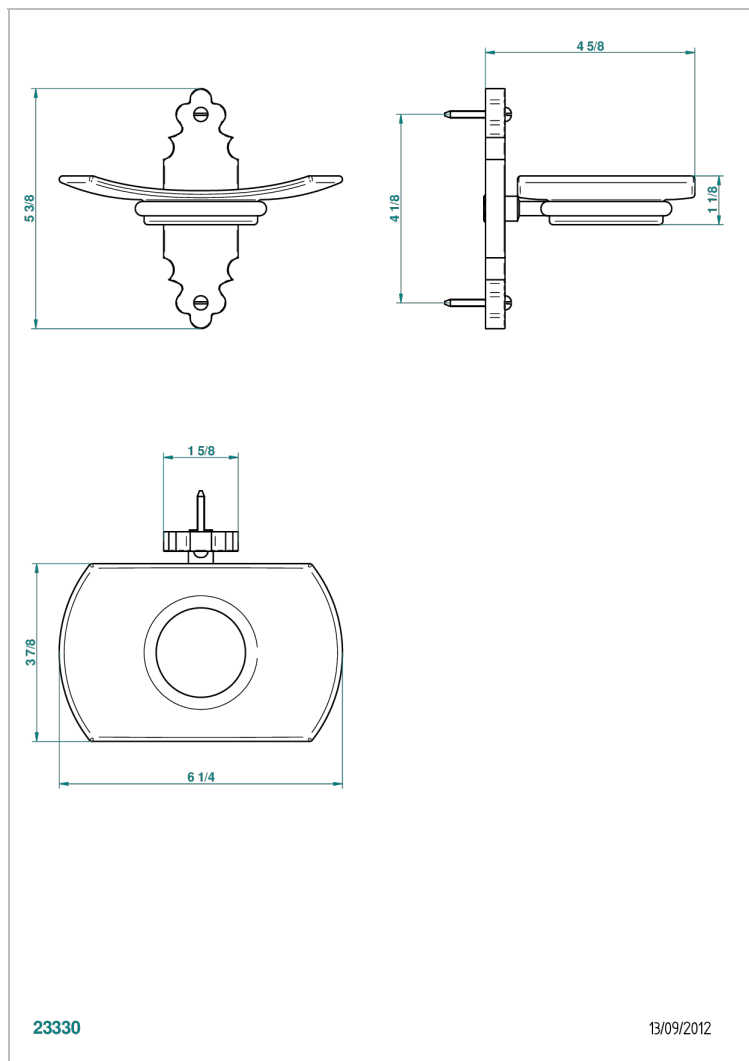

1900 WITH SMOOTH METAL LEVER HANDLES

G3M-500

Glass soap dish, wall mounted

CHARACTERISTIC

- 1900 with smooth metal lever handles
- Glass soap dish, wall mounted

AVAILABLE FINITIONS

Black ceram - D30
Blush PVD - H62
Brass color PVD - H49
Brown bronze color PVD - F33
Chrome polished - A02
Chrome polished / gold polished - G02