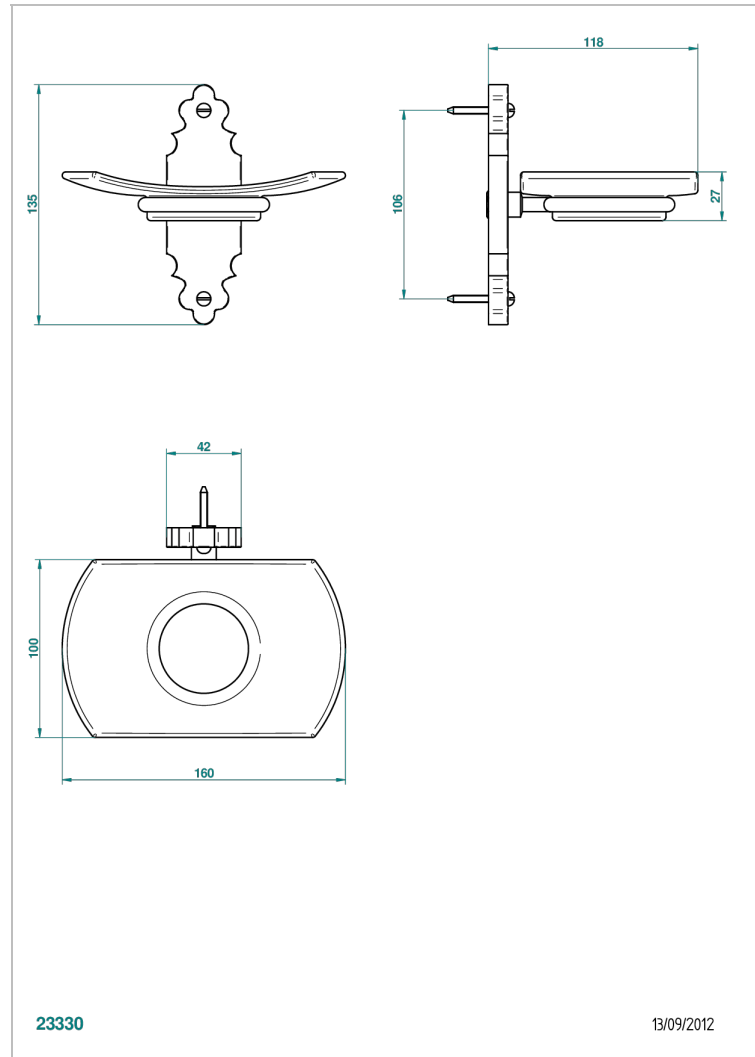

1900 WITH LEVER HANDLES

G28-500

Glass soap dish, wall mounted

THG[®]
PARIS

23330

13/09/2012

CHARACTERISTIC

- 1900 with lever handles
- Glass soap dish, wall mounted